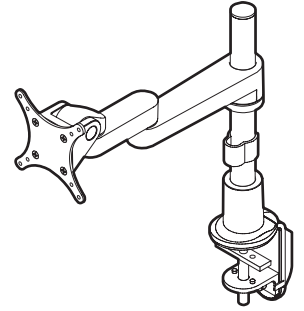

PFD 8523
Installation Instructions

1	2	3
4	5	6
7	8	? www.vogels.com