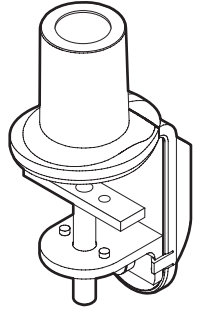

Desk Clamp

1. 1
2. 2
3. 3

Thru-Desk

Wall Mount

1. 1
2. 2

* Hardware not included.

Reverse Wall Mount

1. 1
2. 2

* Hardware not included.

Grommet Hole

Side Bolt

1. 1
2. 2

* Hardware not included.