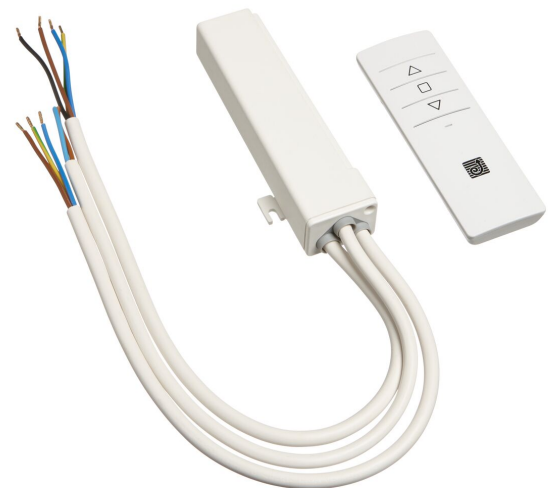

PPA 902-120V RF Remote Control Kit

RF remote set for the projector lifts PPL 2035-120V, PPL 2100-120V and PPL 2170-120V. The set includes a remote and a receiver unit. The remote sends radio signals, at 868 MHz, that passes through walls, windows and doors. The receiver can be easily hidden thanks to its small dimensions.

PPA 902-120V RF Remote Control Kit

Specifications

Article number (SKU)	7099121
Colour	White
EAN single box	8712285338229
Guarantee	2 years
Guarantee electrical parts	2 years
Certifications	CE
Voltage	120 V, 60 Hz