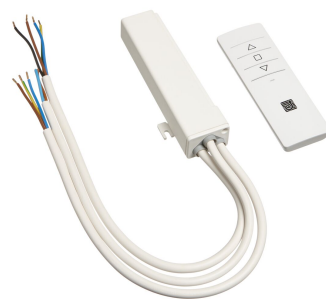

PPA 902-120V RF Remote Control Kit

RF remote set for the projector lifts PPL 2035-120V, PPL 2100-120V and PPL 2170-120V. The set includes a remote and a receiver unit. The remote sends radio signals, at 868 MHz, that passes through walls, windows and doors. The receiver can be easily hidden thanks to its small dimensions.

PPA 902-120V RF Remote Control Kit

Specifications

Article number (SKU)	7099121
Colour	White
EAN single box	8712285338229
Guarantee	2 years
Guarantee electrical parts	2 years
Certifications	CE
Voltage	120 V, 60 Hz