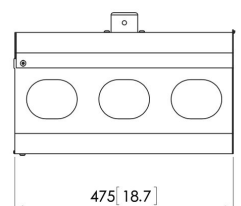

PPA 310 Projector anti-theft Housing

The PPA 310 is an anti-theft housing for small-medium sized projectors, while the PPA 320 is designed for the bigger size projectors. Both offer maximum protection to projectors in schools and public environment. Max. projector size 410 x 410 x 150 mm (W x D x H)

PPA 310 Projector anti-theft Housing

Specifications

Article number (SKU)	7093104
Colour	Silver
EAN single box	8712285322709
Height	264
Width	341
Depth	475
Guarantee	5 years

VOGEL'S HOLDING BV (©)

All rights reserved.
Subject to printing errors,
technical and price
amendments.