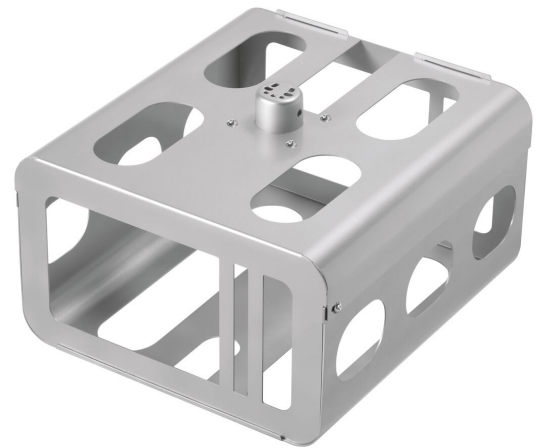

PPA 310 Projector anti-theft Housing

The PPA 310 is an anti-theft housing for small-medium sized projectors, while the PPA 320 is designed for the bigger size projectors. Both offer maximum protection to projectors in schools and public environment. Max. projector size 410 x 410 x 150 mm (W x D x H)

PPA 310 Projector anti-theft Housing

Specifications

Article number (SKU)	7093104
Colour	Silver
EAN single box	8712285322709
Height	264
Width	341
Depth	475
Guarantee	5 years

VOGEL'S HOLDING BV (©)

All rights reserved.
Subject to printing errors,
technical and price
amendments.