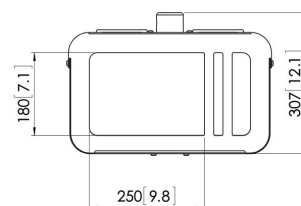

PPA 310 Projector anti-theft Housing

The PPA 310 is an anti-theft housing for small-medium sized projectors, while the PPA 320 is designed for the bigger size projectors. Both offer maximum protection to projectors in schools and public environment. Max. projector size 410 x 410 x 150 mm (W x D x H)

PPA 310 Projector anti-theft Housing

Specifications

Article number (SKU)	7093104
Colour	Silver
EAN single box	8712285322709
Height	264
Width	341
Depth	475
Guarantee	5 years

VOGEL'S HOLDING BV (©)

All rights reserved.
Subject to printing errors,
technical and price
amendments.