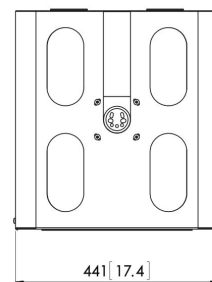

PPA 310 Projector anti-theft Housing

The PPA 310 is an anti-theft housing for small-medium sized projectors, while the PPA 320 is designed for the bigger size projectors. Both offer maximum protection to projectors in schools and public environment. Max. projector size 410 x 410 x 150 mm (W x D x H)

PPA 310 Projector anti-theft Housing

Specifications

Article number (SKU)	7093104
Colour	Silver
EAN single box	8712285322709
Height	264
Width	341
Depth	475
Guarantee	5 years

VOGEL'S HOLDING BV (©)

All rights reserved.
Subject to printing errors,
technical and price
amendments.