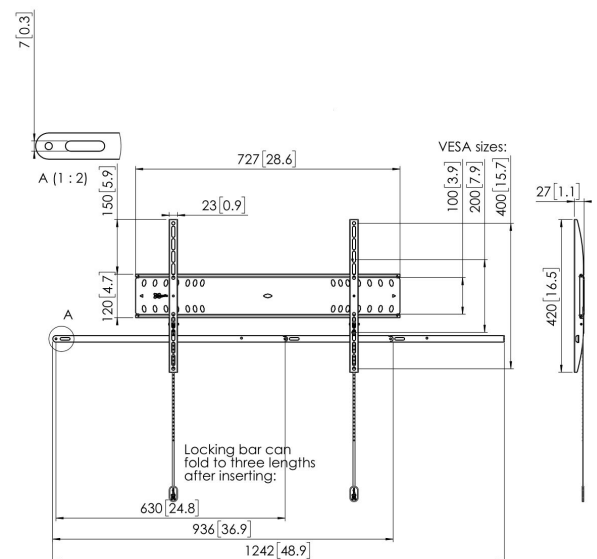

PFW 4700 Display Wall Mount fixed

The PFW 4700 locking fixed wall mount helps protect large flat panel displays in public areas against theft. The PFW 4000 series is designed for public areas that cannot be continuously supervised. The Vogel's Autolock® mechanism securely locks the display in place, and the slim design creates a clean, elegant look. The PFW 4700 is suitable for 55 to 80 inch displays weighing up to 75 kg.

PFW 4700 Display Wall Mount fixed

Specifications

Article number (SKU)	7047000
Colour	Black
EAN single box	8712285338649
Product size	L
TÜV certified	Yes
Guarantee	5 years
Min. screen size (inch)	55
Max. screen size (inch)	80
Max. weight load (kg/Lbs)	75 / 165.35
Max. bolt size	M8
Max. height of interface (mm)	420
Max. width of interface (mm)	727
Autolock	True
Fischer inside	Yes
Lockable	True
Lock options	Lock included / integrated
Max. horizontal hole pattern (mm)	600
Max. screen size (inch)	80
Max. vertical hole pattern (mm)	400
Min. distance to the wall (mm / inch)	27 / 1.06
Min. horizontal hole pattern (mm)	100
Min. screen size (inch)	55
Min. vertical hole pattern (mm)	100
Orientation	Landscape
Service position	No