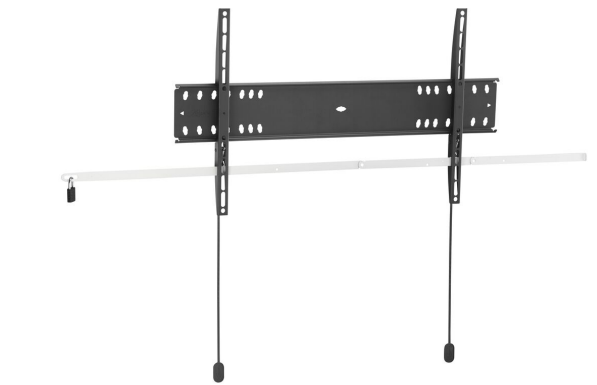

PFW 4700 Display Wall Mount fixed

The PFW 4700 locking fixed wall mount helps protect large flat panel displays in public areas against theft. The PFW 4000 series is designed for public areas that cannot be continuously supervised. The Vogel's Autolock® mechanism securely locks the display in place, and the slim design creates a clean, elegant look. The PFW 4700 is suitable for 55 to 80 inch displays weighing up to 75 kg.

PFW 4700 Display Wall Mount fixed

Specifications

Article number (SKU)	7047000
Colour	Black
EAN single box	8712285338649
Product size	L
TÜV certified	Yes
Guarantee	5 years
Min. screen size (inch)	55
Max. screen size (inch)	80
Max. weight load (kg/Lbs)	75 / 165.35
Max. bolt size	M8
Max. height of interface (mm)	420
Max. width of interface (mm)	727
Autolock	True
Fischer inside	Yes
Lockable	True
Lock options	Lock included / integrated
Max. horizontal hole pattern (mm)	600
Max. screen size (inch)	80
Max. vertical hole pattern (mm)	400
Min. distance to the wall (mm / inch)	27 / 1.06
Min. horizontal hole pattern (mm)	100
Min. screen size (inch)	55
Min. vertical hole pattern (mm)	100
Orientation	Landscape
Service position	No