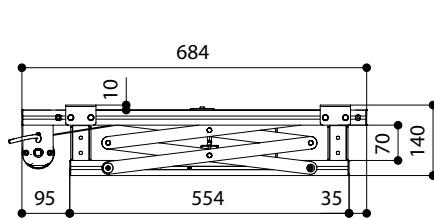

## PPL 2040

Dimensions in mm

### TECHNICAL SPECIFICATIONS

Power supply	220-230 V, 50 Hz
Maximum consumption	184 W
Dimensions lift closed	820 x 140 x 680 mm (WxHxD)
Dimensions lift opened	820 x 540 x 680mm (WxHxD)
Maximum projector dimensions	570 x 590mm (W xD)
Maximum size fixing points of the projector	520 x 520mm (WxD)
Maximum weight	30 kg
Cable management system	Included
Universal projector adapter	
Up/down wall switch	