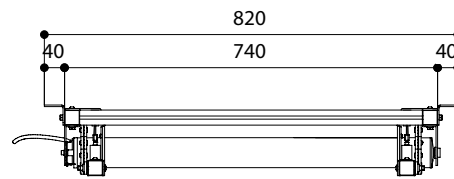

## PPL 2040

Dimensions in mm

### TECHNICAL SPECIFICATIONS

Power supply	220-230 V, 50 Hz
Maximum consumption	184 W
Dimensions lift closed	820 x 140 x 680 mm (WxHxD)
Dimensions lift opened	820 x 540 x 680mm (WxHxD)
Maximum projector dimensions	570 x 590mm (W xD)
Maximum size fixing points of the projector	520 x 520mm (WxD)
Maximum weight	30 kg
Cable management system	Included
Universal projector adapter	
Up/down wall switch	