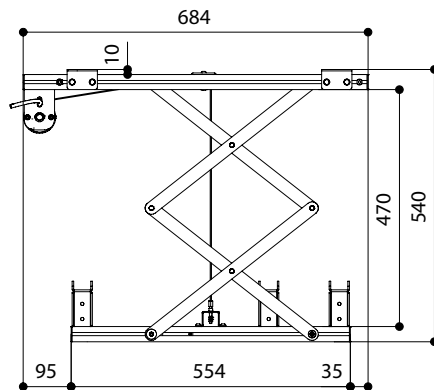

## PPL 2040

Dimensions in mm

### TECHNICAL SPECIFICATIONS

Power supply	220-230 V, 50 Hz
Maximum consumption	184 W
Dimensions lift closed	820 x 140 x 680 mm (WxHxD)
Dimensions lift opened	820 x 540 x 680mm (WxHxD)
Maximum projector dimensions	570 x 590mm (W xD)
Maximum size fixing points of the projector	520 x 520mm (WxD)
Maximum weight	30 kg
Cable management system	Included
Universal projector adapter	
Up/down wall switch	