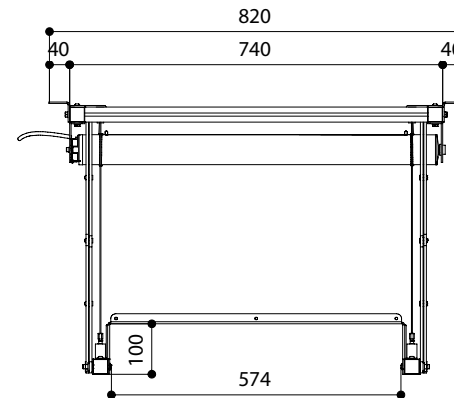

## PPL 2040

Dimensions in mm

### TECHNICAL SPECIFICATIONS

Power supply	220-230 V, 50 Hz
Maximum consumption	184 W
Dimensions lift closed	820 x 140 x 680 mm (WxHxD)
Dimensions lift opened	820 x 540 x 680mm (WxHxD)
Maximum projector dimensions	570 x 590mm (W xD)
Maximum size fixing points of the projector	520 x 520mm (WxD)
Maximum weight	30 kg
Cable management system	Included
Universal projector adapter	
Up/down wall switch	