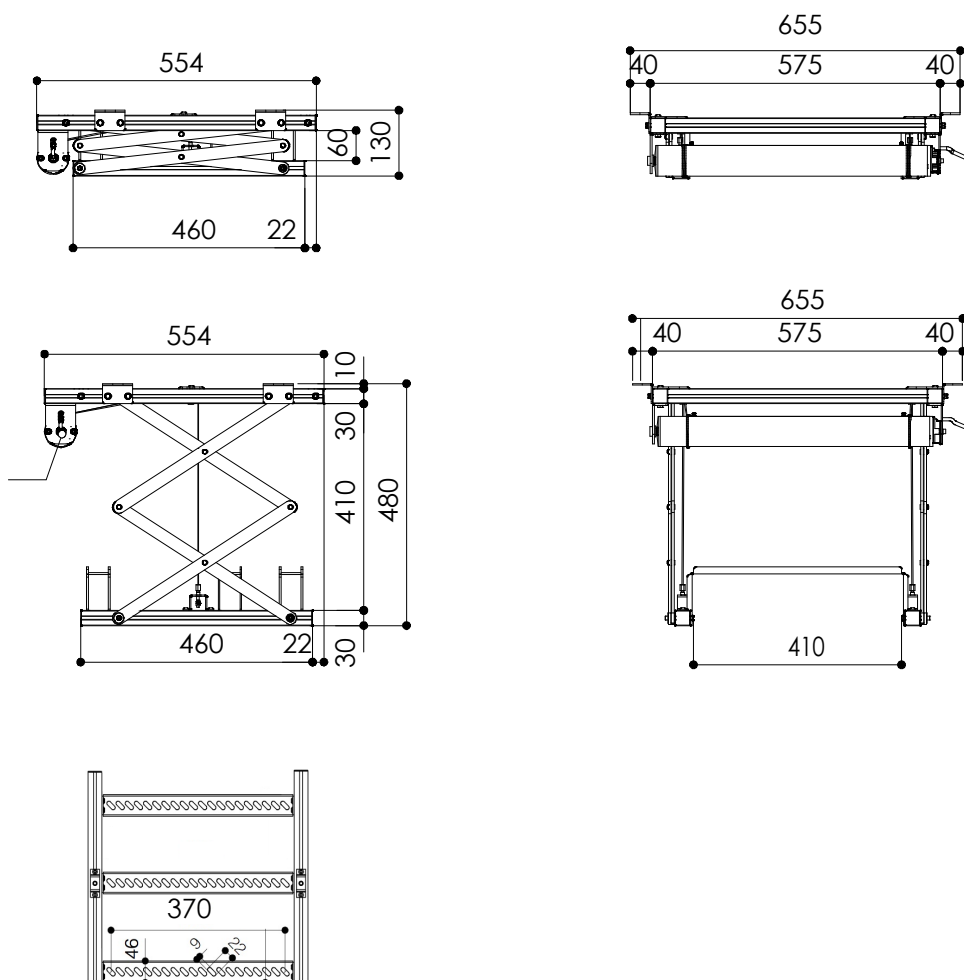

Product data sheet

PPL 2035

Dimensions in mm

TECHNICAL SPECIFICATIONS

Power supply	220-230 V, 50 Hz
Maximum consumption	156 W
Dimensions lift closed	575 x 130 x 554 mm (WxHxD)
Dimensions lift opened	575 x 480 x 554 mm (WxHxD)
Maximum projector dimensions	410 x 450 mm (WxD)
Maximum size fixing points of the projector	360 x 371 mm (WxD)
Maximum weight	15 kg
Cable management system	Included
Universal projector adapter	
Up/down wall switch	