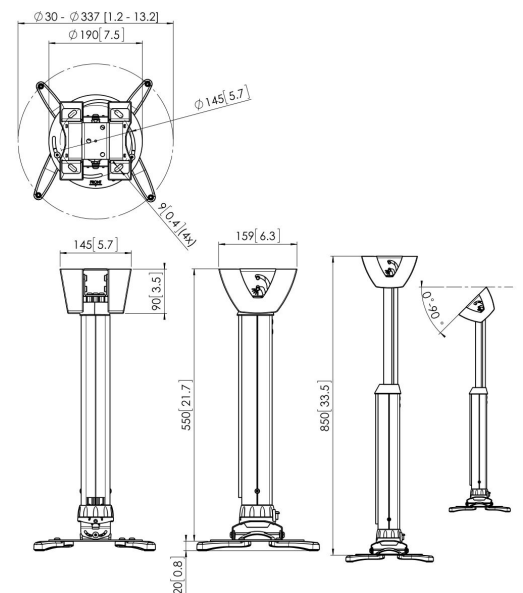

## PPC 1555 Projector Ceiling Mount (white)

The PPC 1555 projector mount is specially designed for the latest generation of projectors weighing up to 20 kg. This projector interface is equipped with fine tune adjustability for precise alignment with the projection surface. Once aligned, the projector stays in position. Turning the unique friction ring will eliminate all play from the interface connections, making the mount a solid and very stable solution.

## PPC 1555 Projector Ceiling Mount (white)

### Specifications

Article number (SKU)	7015551
Colour	White
EAN single box	8712285325182
TÜV certified	Yes
Tilt	Tilt up to 15°
Turn	Up to 360°
Guarantee	5 years
Max. weight load (kg/Lbs)	20 / 44.09
Fischer inside	Yes
Max. distance to ceiling (mm)	850
Min. distance to ceiling (mm)	550
Range (diameter)	30 - 337 mm
Roll	15