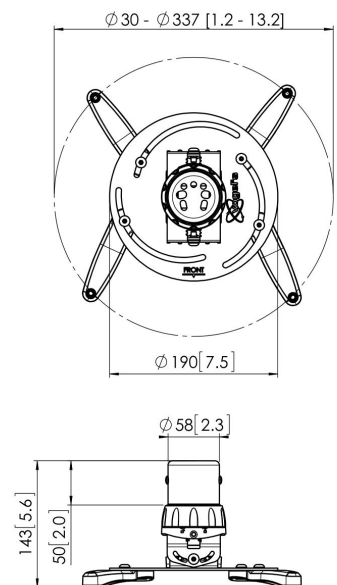

PPC 1500 Projector Ceiling Mount (white)

The PPC 1500 projector mount is specially designed for the new generation projectors up to 20 kg. This projector interface is equipped with a unique fine tune adjustability for precise alignment with the projection surface. Once aligned, the projector stays in position.

PPC 1500 Projector Ceiling Mount (white)

Specifications

Article number (SKU)	7015001
Colour	White
EAN single box	8712285325144
TÜV certified	Yes
Tilt	Tilt up to 15°
Turn	Up to 360°
Guarantee	5 years
Max. weight load (kg/Lbs)	20 / 44.09
Fischer inside	Yes
Max. distance to ceiling (mm)	124
Min. distance to ceiling (mm)	124
Range (diameter)	30 - 337 mm
Roll	15