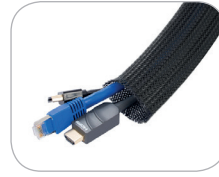

Cable Duct

BCS-20B

Cable Duct

 MATERIAL

Polyester

 COLOR

- The size (length/diameter): 1000/20 mm

BCS-40B