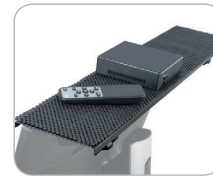

BAS-05

TV Clip Mount Holder for Media Box

	-
	●

- Height (WxDxH): 120x118x80 mm