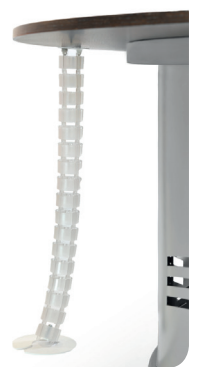

PTW4124B-L / S-L / W-L

Lockable pencil drawers

Metal, plastic

• Height (WxDxH): 413x248x43 mm

Cable Duct

Flexible CS series cable management allows you to keep your workstation neat and clean despite the table configuration. The product includes reinforced base plate for easy installation.