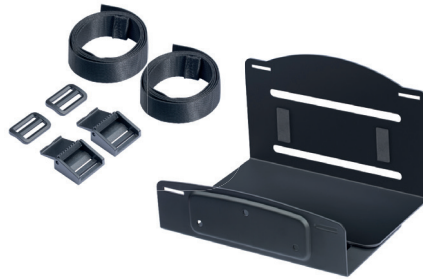

BPCH-05

CPU Holder

 MAX.	10 kg
 COLOR	

- Height (WxDxH): 147x458x365(596) mm
- Rotation of the 360° system unit for easy access to cables
- Height and depth adjustment
- Any size of the system unit
- Mounting to the table top

PCH-41

CPU Holder

 MAX.	12 kg
 COLOR	

- Height (WxDxH): 30(220)x200(480)x250(470) mm
- Height and depth adjustment
- Any size of the system unit
- Mounting to the table top
- Wall mounting

BPCH-06

CPU Holder

 MAX.	10 kg
 COLOR	

- Height (WxDxH): 175x203x359(592) mm
- Rotation of the 360° system unit for easy access to cables
- Height and depth adjustment
- Any size of the system unit
- Mounting to the table top
- Wall mounting

Mounts For CPU And AV Devices

BPCH-04

Steel Adjustable Mobile CPU Stand

 MAX.	10 kg
 COLOR	●

- Height (WxDxH): 260x209x128 mm
- Depth adjustment: 119-209 mm

BPCH-02

Adjustable Vertical CPU Mount

	10 kg
	●