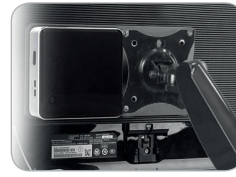

BAS-07

VESA Mount Holder for Intel NUC

	3 kg
	●

- Height (WxDxH): 255x5x120 mm
- VESA: 75x75 / 100x100
- Easy to adjust mini device and mount under desktop

BAS-10

Adapter for iMac

 MAX.	-
 COLOR	●

- Height (WxDxH): 240x165x38 mm
- VESA: 75x75 / 100x100
- Size: 21", 27"
- Anti-slip desktop base