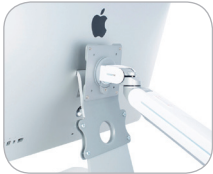

- Height (WxDxH): 235x212x154 mm
- Depth adjustment: 122-212 mm

BAS-05

TV Clip Mount Holder for Media Box

	-
	●

- Height (WxDxH): 120x118x80 mm

BAS-08

TV Set-top Shelf

 MAX.	6 kg
 COLOR	●

- Height (WxDxH): 600x127x37 mm
- Anti-slip mat included

Mounts For CPU And AV Devices

BAS-04

Universal Media Box Mount

 MAX.	-
 COLOR	●

- Height (WxDxH): 104x10x136 mm
- Mounting: on the surface with screws, double-sided brackets

BAS-07

VESA Mount Holder for Intel NUC

	3 kg
	●

- Height (WxDxH): 255x5x120 mm
- VESA: 75x75 / 100x100
- Easy to adjust mini device and mount under desktop

BAS-10

Adapter for iMac

 MAX.	-
 COLOR	●

- Height (WxDxH): 240x165x38 mm
- VESA: 75x75 / 100x100
- Size: 21", 27"
- Anti-slip desktop base