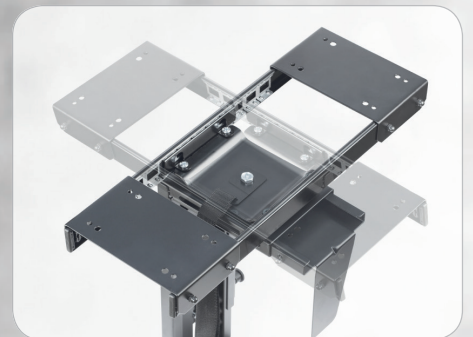

OFFICE ACCESSORIES

Mounts For CPU And AV Devices

Multifunctional PCH, BPCH, BAS series mounts are designed for a convenient installation of a system unit, a slim client, a media player and AV devices at the workplace.

3 SIDE SUPPORT LOCATIONS
ACCOMMODATE CPU SIZES

360° SWIVEL EASY ACCESS
TO BACK CPU

PCH-KIT ANTI-THEFT KIT
(OPTIONAL)

Mounts For CPU And AV Devices

PCH-10

CPU Holder

 MAX.	25 kg
 COLOR	

- Height (WxDxH): 135(240)x250(500)x300(525) mm
- Rotation of the 360° system unit for easy access to cables
- Height and depth adjustment
- Any size of the system unit
- Mounting to the table top

BPCH-05

CPU Holder

 MAX.	10 kg
 COLOR	

- Height (WxDxH): 147x458x365(596) mm
- Rotation of the 360° system unit for easy access to cables
- Height and depth adjustment
- Any size of the system unit
- Mounting to the table top

 MAX.	10 kg
 COLOR	

- Height (WxDxH): 175x203x359(592) mm
- Rotation of the 360° system unit for easy access to cables
- Height and depth adjustment
- Any size of the system unit
- Mounting to the table top
- Wall mounting