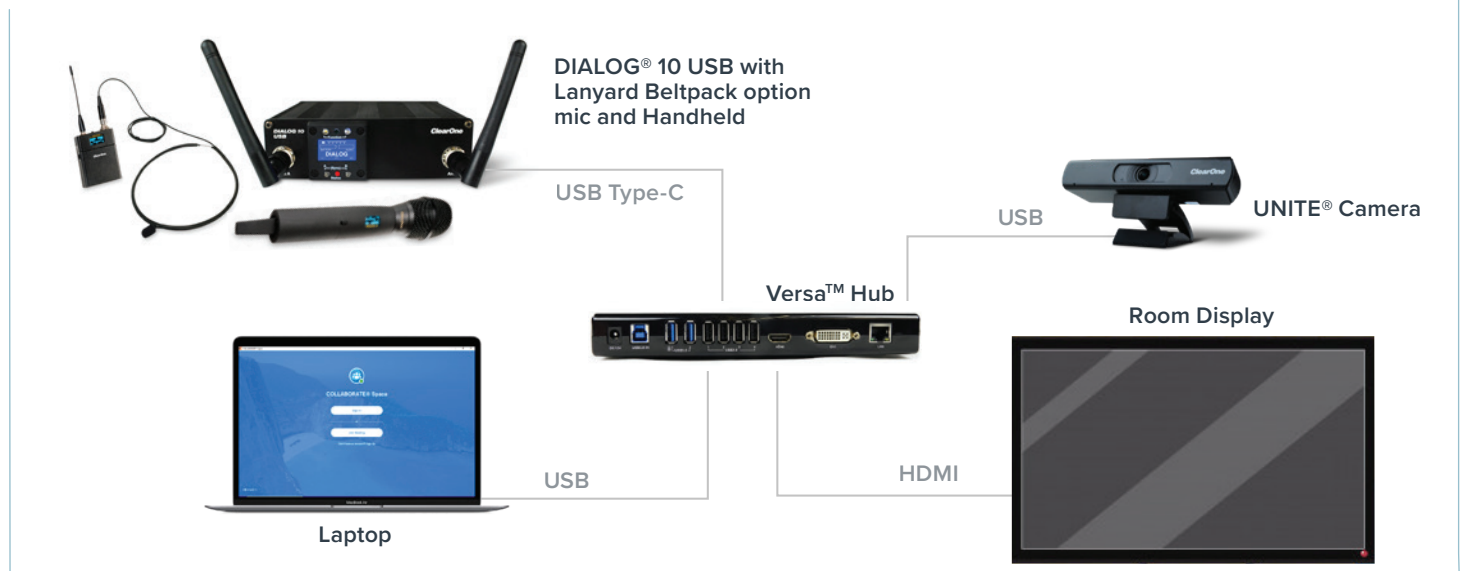

Aura Professional Home Office Application

Complete your **DIALOG® 10 USB** setup by adding other ClearOne Aura products