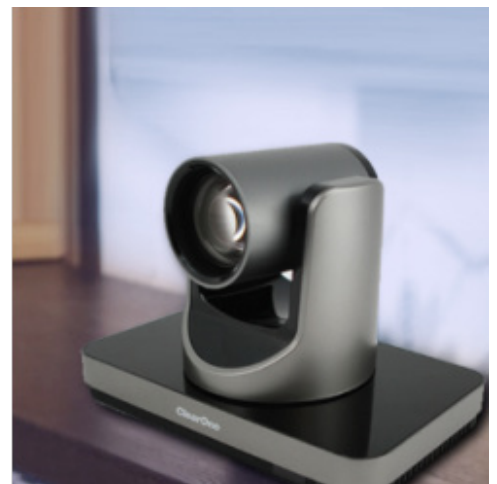

WORKSPACES

- Conference Rooms
- Executive Offices
- Training Centers
- Classrooms

Plug-and-play

Simple USB 3.0/2.0 compatibility with UVC and UAC protocol support.

Great Ideas Need to be Seen™