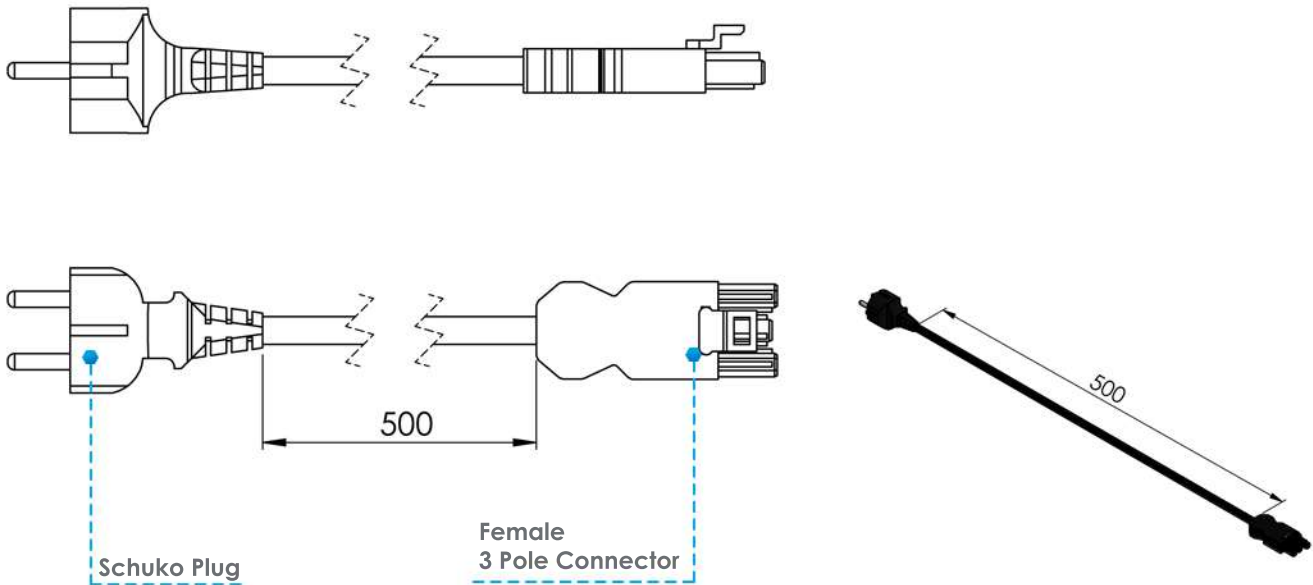

CABLES

MAINS LEADS

SPECIFICATIONS

- Cable Type - H05VV-F
- Cable Core - 3 x 1.5mm
- Current Rating - 16A
- Voltage Rating - 250V AC
- Mains Plug Type - Schuko
- Connector Type - Female 3 Pole
- Colours - Black or White