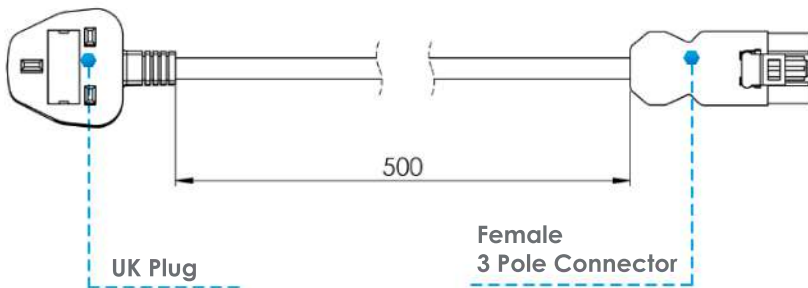

CABLES

MAINS LEADS

SPECIFICATIONS

- Cable Type - H05VV-F
- Cable Core - 3 x 1.5mm
- Current Rating - 13A
- Voltage Rating - 230V AC
- Mains Plug Type - UK
- Connector Type - Female 3 Pole
- Colours - Black or White