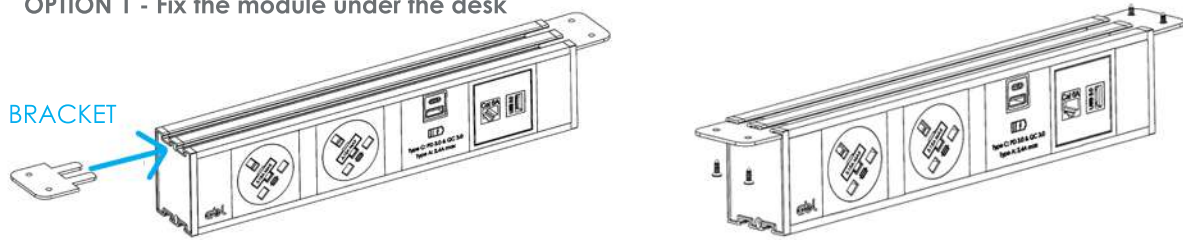

UNDER DESK POWER MODULE FUSION

INSTALLATION INSTRUCTIONS

OPTION 1 - Fix the module under the desk