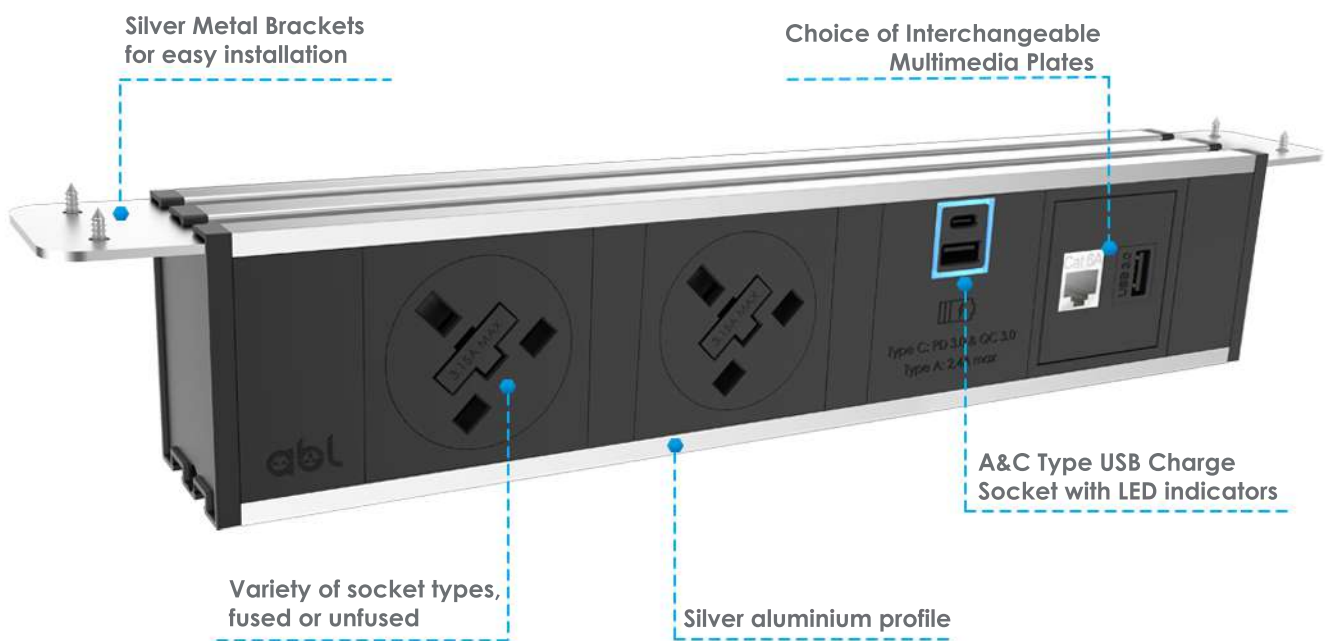

## UNDER DESK POWER MODULE FUSION

Fusion is a custom made, very discreet, under desk solution convenient for offices, hotels, restaurants and lounges. Completely configurable with the choice of various socket types, USB charge socket and media connections. It is available in Black or White, with Silver profile. Silver metal brackets enable easy installation.

## FEATURES

- The unit complies with BS 5733
- The module is available in Black or White, with Silver aluminium profile
- Available in up to six UK sockets, USB charge sockets and media connections
- All UK sockets feature integral, spare fuses. Choice of 3.15A or 5A fuses are available to comply with BS 6396
- Silver, metal brackets enable easy under desk installation
- All standard options come with 0.5m drop lead to 3 Pole Connector

## INTERCHANGEABLE MULTIMEDIA PLATES

ABL's new and flexible IMP (Interchangeable Multimedia Plate) system allows the end user to choose between various multimedia connections and independently change the configuration within their chosen power module, with ease and according to their preferences.