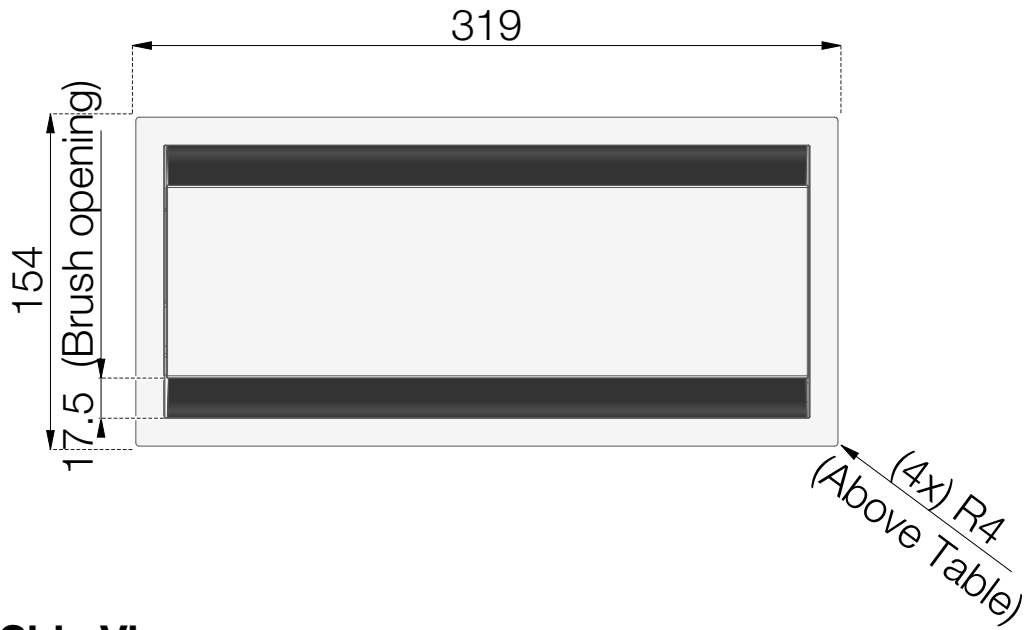

□ 935-TC308W

■ 935-TC308B

Axessline Duo III 30

Top view (Above Table)

Side View

Bottom View (Below Table)