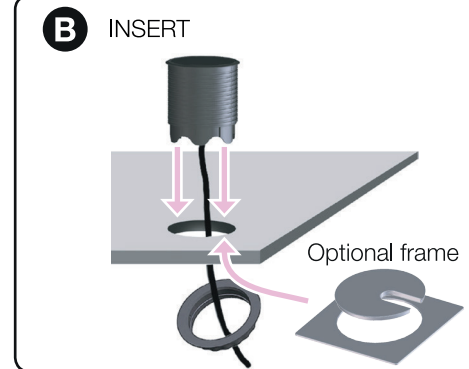

## CONTENT:

x1

x1

x1

- 1 **USB Charger**  
(5V, 2.1A)
- 1 **Ethernet port**  
(RJ45)
- 1 **GST18i3**  
Cable length according to order (max 1.2 m)