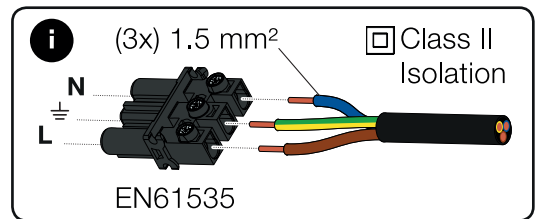

# Powerdot

□ 935-PD12W-GST  
■ 935-PD12-GST

## CONTENT:

x1

x1

x1

- 1 **USB Charger**  
(5V, 2.1A)
- 1 **Ethernet port**  
(RJ45)
- 1 **GST18i3**  
Cable length according to order (max 1.2 m)