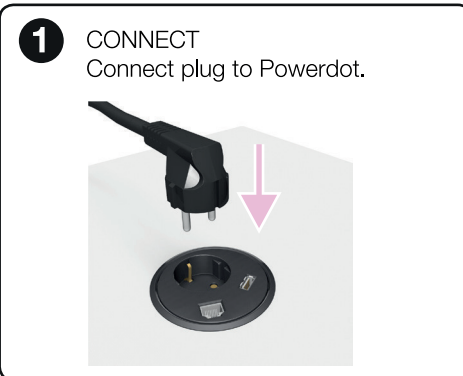

## CONTENT:

x1

x1

x1

- 1 **USB Charger**  
(5V, 2.1A)
- 1 **Ethernet port**  
(RJ45)
- 1 **GST18i3**  
Cable length according to order (max 1.2 m)