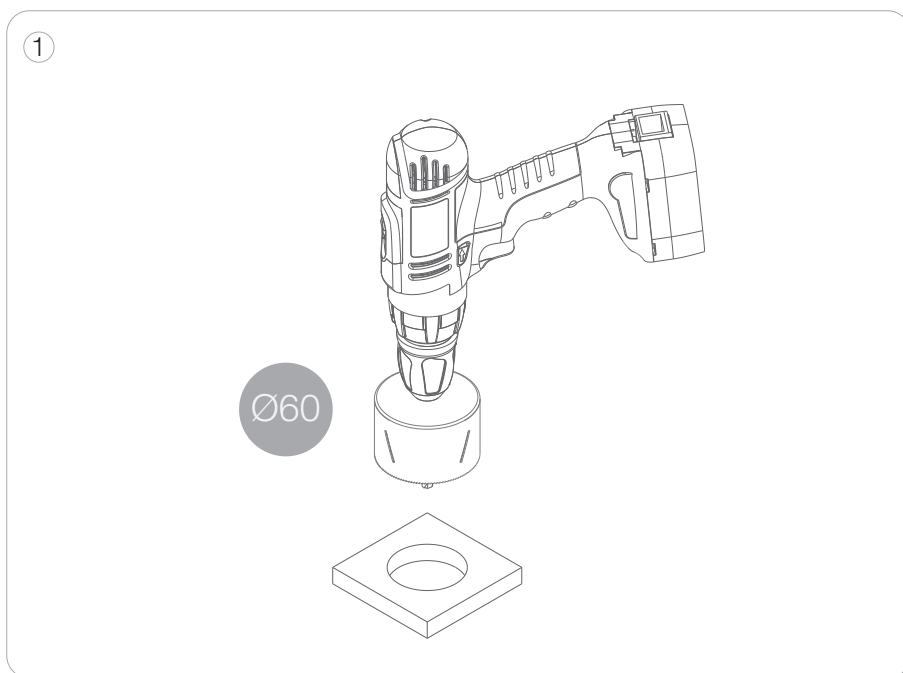

User Manual

FR

Avant l'installation, toutes les dimensions et conditions doivent être vérifiées sur place. Ni KONDATOR ni ses partenaires commerciaux ne peuvent être tenus responsables des défauts du produit ou d'autres défauts pouvant être attribués à une mauvaise installation.