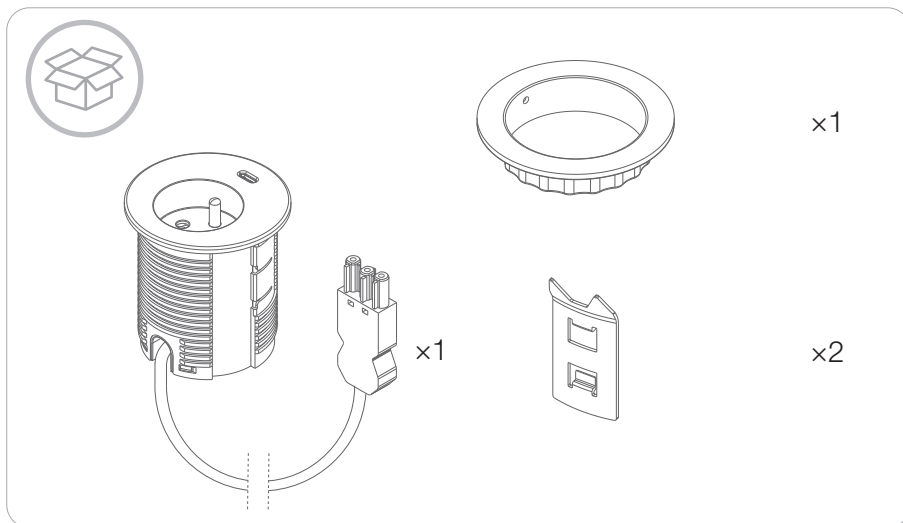

User Manual

FR

Avant l'installation, toutes les dimensions et conditions doivent être vérifiées sur place. Ni KONDATOR ni ses partenaires commerciaux ne peuvent être tenus responsables des défauts du produit ou d'autres défauts pouvant être attribués à une mauvaise installation.