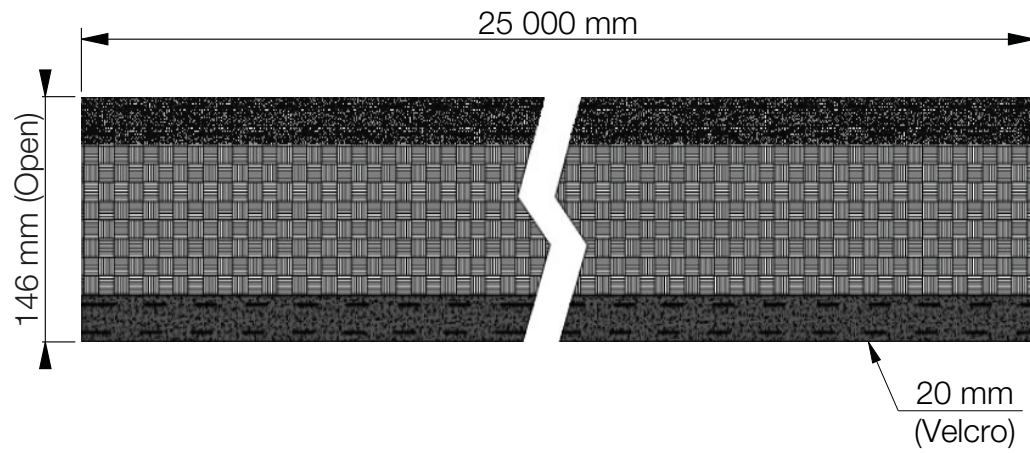

## Velcro Cable Wrap Multifilament Ø 40 mm

### Front View (Open wrap)

### Side View (Closed wrap)