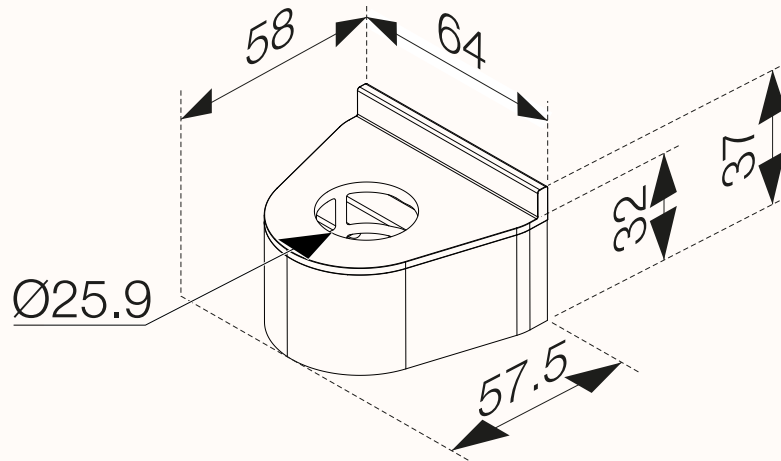

# TOOLBAR BRACKET<sup>01</sup>

# Dimensions

See user manual for assembly instructions.

# Technical data

MATERIAL	STEEL
COLOUR	BLACK RAL 9005, WHITE RAL 9016,
FINISH	MATTE
LENGHT	58mm
WIDTH	64mm
HIGHT	37mm