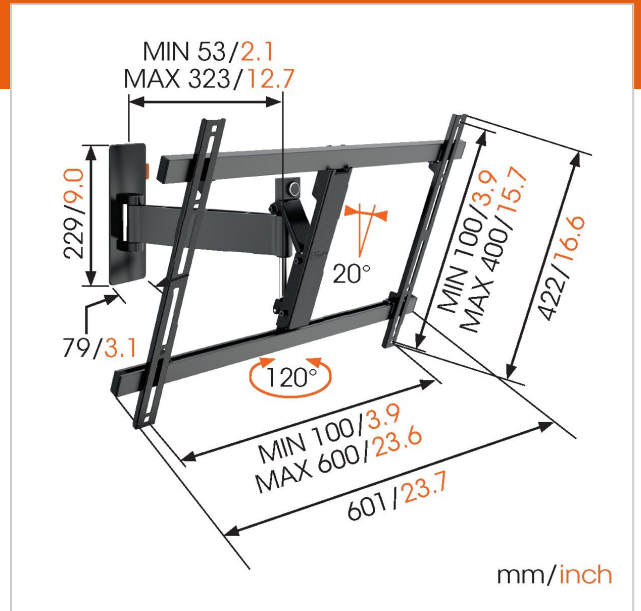

WALL 3325 Full-Motion TV Wall Mount

Article number (SKU)
Colour

8352130
Black

Key Benefits

- Easily level your TV even after installation
- Guide your cables
- Simply Smart Value: Great comfort for an affordable price
- Tilt (up to 20°) to avoid reflections
- Use the app and mark the first drilling hole easily!

TV bracket with turning function for TVs up to 30 kg

The WALL 3325 full motion TV wall mount is very popular. The WALL 3325 is suitable for securely mounting virtually any model of TV, from 40" to 65" (101-165 cm), on the wall. The maximum turning angle is 120° and the max. tilting angle is 20°.

Your TV moves in all directions

Mount your TV on the wall with a full motion WALL TV bracket for the best view of your TV from anywhere in the room. You simply turn the TV towards you. You never again have to worry about annoying reflections. With the WALL full-motion wall mount, you can turn your TV to any desired position.

WALL 3325 Full-Motion TV Wall Mount

www.vogels.com

VOGEL'S HOLDING BV 2019 (c) All rights reserved.
Subject to printing errors, technical and price amendments.
Date: 2019-06-25

Specifications

Product type number	WALL 3325
Article number (SKU)	8352130
Colour	Black
EAN single box	8712285335501
Product size	L
TÜV certified	Yes
Tilt	Tilt up to 20°
Turn	Motion (up to 120°)
Guarantee	Lifetime
Min. screen size (inch)	40
Max. screen size (inch)	65
Max. weight load (kg)	30
Min. hole pattern	100mm x 100mm
Max. hole pattern	600mm x 400mm
Max. bolt size	M8
Max. height of interface (mm)	422
Max. width of interface (mm)	601
Cable management	Cable clip
Max. distance to the wall (mm)	320
Min. distance to the wall (mm)	55
Number of pivot points	2
Universal or fixed hole pattern	Universal
What's in the box	<ul style="list-style-type: none"> • Mounting instructions • TV mount guide app • TV mounting kit • Wall mount