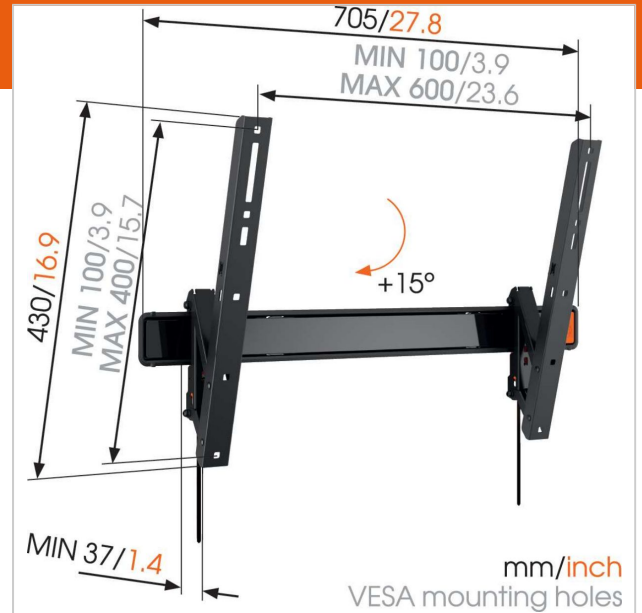

WALL 3315 Tilting TV Wall Mount

Article number (SKU) 8351130
Colour Black

Key Benefits

- Lock your TV securely in place
- Simply Smart Value: Great comfort for an affordable price
- Tilt (up to 15°) to avoid reflections
- Use the app and mark the first drilling hole easily!

TV bracket with tilting function for larger TVs

The WALL 3315 tilting TV bracket is suitable for larger TVs with a maximum weight of 40 kg. The WALL 3315 is suitable for securely mounting virtually any model of TV, from 40" to 65" (101-165 cm), on the wall. The maximum tilt angle is 15° forwards.

Simple to mount in easy steps and always level

The WALL 3315 tilting TV bracket can be installed quickly and easily. You attach the TV bracket strips to your TV and simply click these into place. This ensures a sturdy and locked mount for your TV on the wall plate. With the spirit level included, you can ensure that your TV is always level.