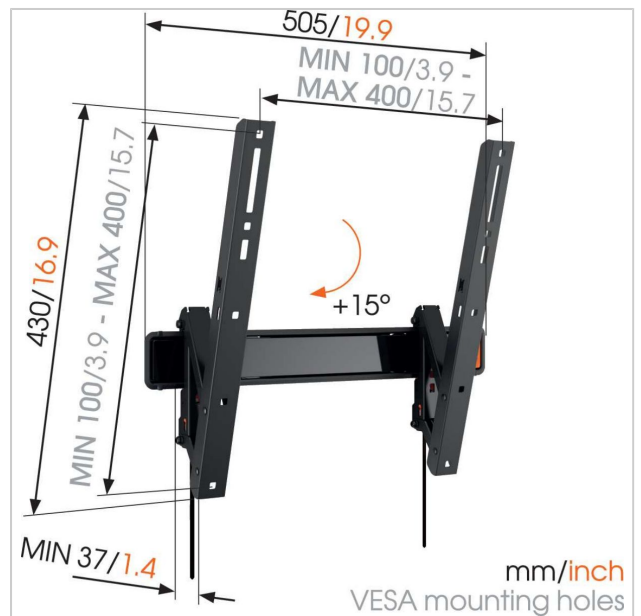

WALL 3215 Tilting TV Wall Mount

Article number (SKU)
Colour

8351120
Black

Key Benefits

- Lock your TV securely in place
- Simply Smart Value: Great comfort for an affordable price
- Tilt (up to 15°) to avoid reflections
- Use the app and mark the first drilling hole easily!

TV bracket with tilting function for TVs up to 30 kg

The WALL 3215 tilting TV bracket is a very popular wall mount. The WALL 3215 is suitable for securely mounting virtually any model of TV, from 32" to 55" (81-140 cm), on the wall. The maximum tilt angle is 15° forwards.

The ideal mounting solution for small rooms

By mounting your TV a little higher on the wall and tilting it a few degrees, you maintain an optimal view. With no annoying reflections. A WALL TV bracket is the perfect solution for small rooms and bedrooms.

WALL 3215 Tilting TV Wall Mount

www.vogels.com

VOGEL'S HOLDING BV 2019 (c) All rights reserved.
Subject to printing errors, technical and price amendments.
Date: 2019-02-13

Specifications

Product type number	WALL 3215	Product line	WALL
Article number (SKU)	8351120		
Colour	Black		
EAN single box	8712285335389		
Product size	M		
TÜV certified	Yes		
Tilt	Tilt up to 15°		
Guarantee	Lifetime		
Min. screen size (inch)	32		
Max. screen size (inch)	55		
Max. weight load (kg)	30		
Min. hole pattern	100mm x 100mm		
Max. hole pattern	400mm x 400mm		
Max. bolt size	M8		
Max. height of interface (mm)	430		
Max. width of interface (mm)	505		
Min. distance to the wall (mm)	37		
Product group	Tv mount tilt		
Spirit level included	True		
Universal or fixed hole pattern	Universal		
What's in the box	<ul style="list-style-type: none"> • Mounting instructions • Spirit level • TV mount guide app • TV mounting kit • Wall mount • Wall mounting kit 		