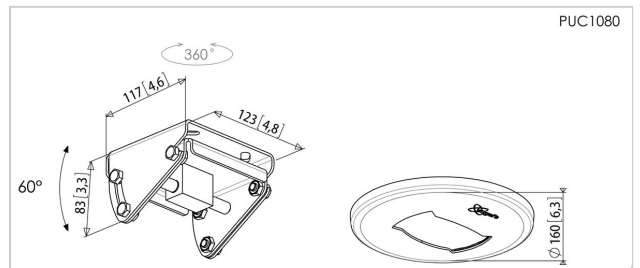

PUC 1080 Ceiling plate turn and tilt

Article number (SKU) 7210804
Colour Black

The PUC 1080 ceiling plate is a part of the modular Connect-it system with which you can create a ceiling solution for medium- to large-sized displays.

PUC 1080 Ceiling plate turn and tilt

www.vogels.com

VOGEL'S HOLDING BV 2019 (c) All rights reserved.
Subject to printing errors, technical and price amendments.
Date:2019-05-09

Specifications

Product type number	PUC 1080
Article number (SKU)	7210804
Colour	Black
EAN single box	8712285320767
TÜV certified	Yes
Tilt	Tilt up to 60°
Turn	Up to 360°
Guarantee	5 years
Max. weight load (kg)	80
Ceiling plate options	Inclined (multi directional)
Ceiling types	Flat / inclined ceiling
Connect It exceptions	2x if inches gte 65
Fischer inside	Yes