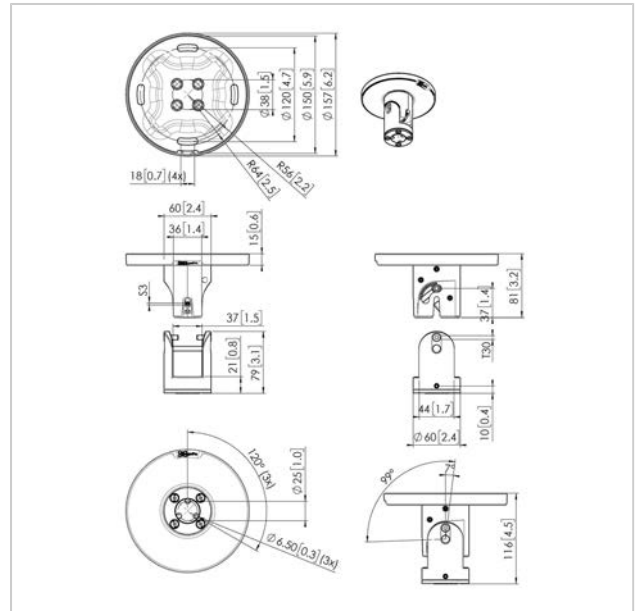

## PUC 1045 Ceiling plate turn and tilt

Article number (SKU) 7210450  
 Colour Black

### Key Benefits

- Rotatable
- Manufactured from high-quality materials
- Stylish high-end design

The PUC 1045 ceiling plate is part of the modular Connect-it system. You can use this ceiling plate in combination with a PUC 24xx pole to create a ceiling solution for small to medium-sized displays up to 40 kg. This ceiling plate is suitable for flat and inclined ceilings up to 90° and has a unique turning ability to adjust the position of the display.

## PUC 1045 Ceiling plate turn and tilt

[www.vogels.com](http://www.vogels.com)

VOGEL'S HOLDING BV 2019 (c) All rights reserved.  
Subject to printing errors, technical and price amendments.  
Date:2020-01-29

## Specifications

Product type number	PUC 1045
Article number (SKU)	7210450
Colour	Black
EAN single box	8712285343940
Height	116
Width	157
Depth	157
TÜV certified	Yes
Tilt	Tilt up to 90°
Turn	Up to 360°
Guarantee	5 years
Max. weight load (kg)	40
Ceiling plate options	Inclined (multi directional)
Ceiling types	Flat / inclined ceiling
Fischer inside	Yes