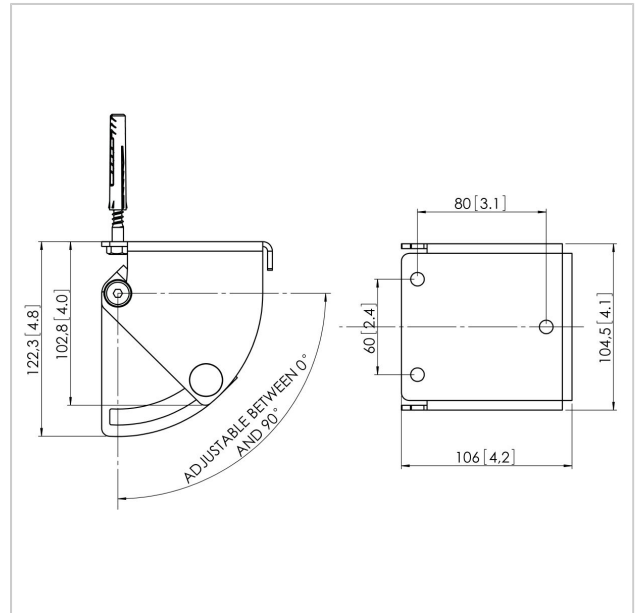

PUC 1030 Ceiling plate turn and tilt

Article number (SKU) 7210304
Colour Silver

The PUC 1030 ceiling plate is a part of the modular Connect-it system with which you can create your own ceiling solution for small- to medium-sized displays.

PUC 1030 Ceiling plate turn and tilt

www.vogels.com

VOGEL'S HOLDING BV 2019 (c) All rights reserved.
Subject to printing errors, technical and price amendments.
Date:2019-05-09

Specifications

Product type number	PUC 1030
Article number (SKU)	7210304
Colour	Silver
EAN single box	8712285317088
Height	122
Length	106
Width	104
TÜV certified	Yes
Tilt	Tilt up to 90°
Turn	Up to 360°
Guarantee	5 years
Max. weight load (kg)	30
Ceiling plate options	Flat / inclined 0-90°
Fischer inside	Yes