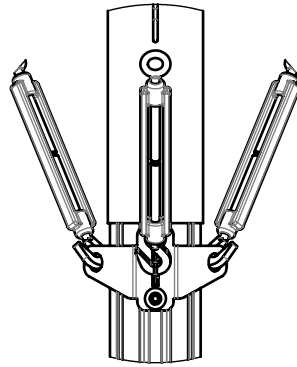

Product data sheet

PUA 9510

Detail view A

Fits:

PUC 24xx

The product contains:

1. 18x Steel wire clamps 3 mm M4
2. 2x Screw M8x12 (T40)
3. 2x T-slot nut M8
4. 3x Turnbuckle hook-eye steel M6
5. 3x Fisher plug UX10x60
6. 3x Screw eye wood thread 8x80
7. 1x Bracket Part 2
8. 1x Bracket Part 1
9. 3x Steel cables D=3 mm, L= 4000 mm