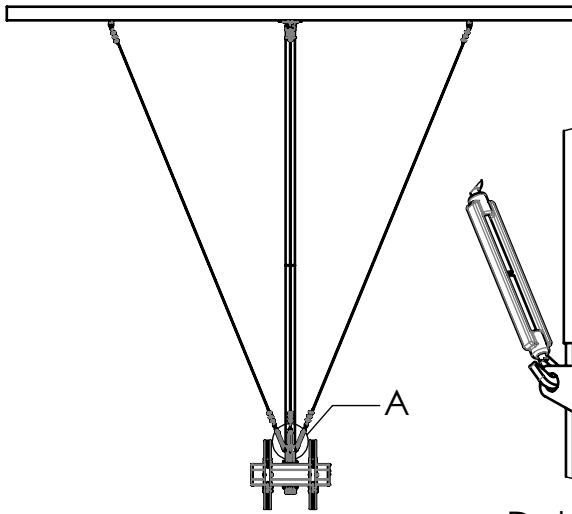

Product data sheet

PUA 9510

Detail view A

Fits:

PUC 24xx

The product contains:

1. 18x Steel wire clamps 3 mm M4
2. 2x Screw M8x12 (T40)
3. 2x T-slot nut M8
4. 3x Turnbuckle hook-eye steel M6
5. 3x Fisher plug UX10x60
6. 3x Screw eye wood thread 8x80
7. 1x Bracket Part 2
8. 1x Bracket Part 1
9. 3x Steel cables D=3 mm, L= 4000 mm