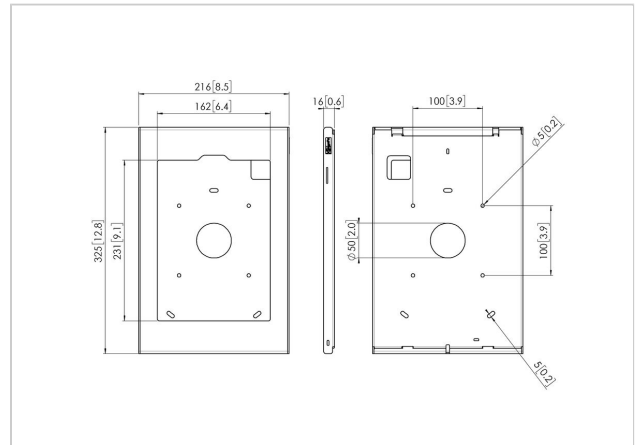

Made out of high quality aluminium and steel we designed a stylish and slim enclosure which protects the iPad in public environments. The Secure TabLock iPad enclosure can be mounted directly to the wall, or via de VESA 100x100 mm mounting holes to any Vogel's VESA compatible mounts. Quick and easy opening of the secure TabLock enclosure is possible thanks to the new unique locking mechanism using a key and lock. Vogel's Professional regularly develops new Tablocks, please check our website for the latest information.

PTS 1240 TabLock for iPad Pro 11 (2020, 2021)

www.vogels.com

VOGEL'S HOLDING BV 2019 (c) All rights reserved.
Subject to printing errors, technical and price amendments.
Date:2021-04-21

Specifications

Product type number	PTS 1240
Article number (SKU)	7495494
Colour	Silver
EAN single box	8712285351105
Height	325
Width	216
Depth	16
Guarantee	5 years
Desk options	Fixed table mount Fixed table stand Free-standing table stand
Lockable	True
Tablet Brand and Model(s)	Apple iPad Pro 11 inch (2021)