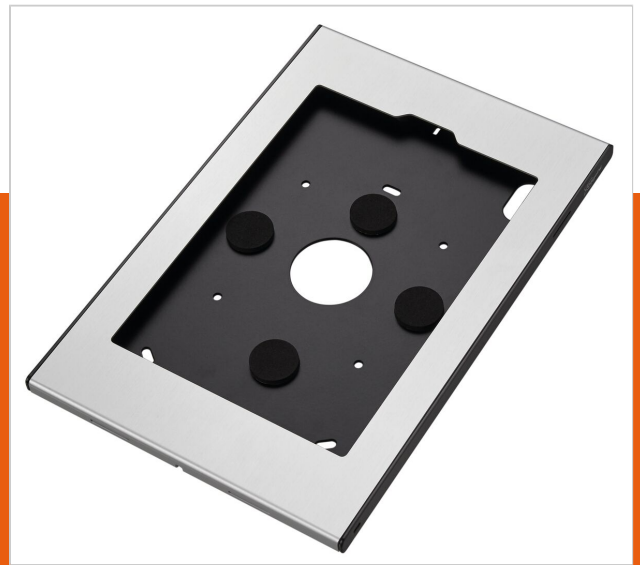

PTS 1244 TabLock for Samsung Galaxy Tab S6 Lite (2020)

Article number (SKU)
Colour

7495534
Silver

Key Benefits

- Stylish high-end design
- Theft prevention

More and more tablet PC's like the Samsung Galaxy Tab are used for public applications in retail shops, museums, showrooms and exhibitions. Vogel's Professional has developed a secure enclosure for the Samsung Galaxy Tab called TabLock. TabLock prevents theft and unauthorized operation of the tablet.

Made out of high quality aluminium and steel we designed a stylish and slim enclosure which protects the Samsung Galaxy Tab in public environments. The Secure TabLock can be mounted directly to the wall, or via de VESA 100x100 mm mounting holes to any Vogel's VESA compatible mounts. Quick and easy opening of the secure TabLock enclosure is possible thanks to the new unique locking mechanism using a key and lock. Vogel's Professional regularly develops new Tablocks, please check our website for the latest information.

Product type number	PTS 1244
Article number (SKU)	7495534
Colour	Silver
EAN single box	8712285353048
Height	325
Width	216
Depth	16
Guarantee	5 years
Desk options	Fixed table mount Fixed table stand Free-standing table stand
Lockable	True
Tablet Brand and Model(s)	Samsung Galaxy Tab S6 Lite (2020)