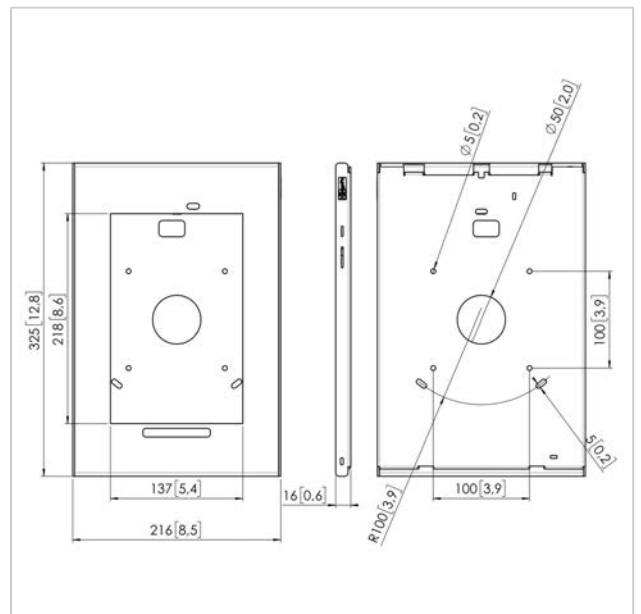

PTS 1230 TabLock for Samsung Galaxy Tab A 10.1 (2018)

Article number (SKU)
Colour

7495394
Silver

Key Benefits

- Stylish high-end design
- Theft prevention

More and more tablet PC's like the Samsung Galaxy Tab A are used for public applications in retail shops, museums, showrooms and exhibitions. Vogel's Professional has developed a secure enclosure for the Samsung Galaxy Tab A called TabLock. TabLock prevents theft and unauthorized operation of the tablet.

Made out of high quality aluminium and steel we designed a stylish and slim enclosure which protects the Samsung Galaxy Tab A in public environments. The Secure TabLock can be mounted directly to the wall, or via de VESA 100x100 mm mounting holes to any Vogel's VESA compatible mounts. Quick and easy opening of the secure TabLock enclosure is possible thanks to the new unique locking mechanism using a key and lock. Vogel's Professional regularly develops new Tablocks, please check our website for the latest information.

Product type number	PTS 1230
Article number (SKU)	7495394
Colour	Silver
EAN single box	8712285342684
Height	325
Width	216
Depth	16
Guarantee	5 years
Desk options	Fixed table mount Fixed table stand Free-standing table stand
Lockable	True
Tablet Brand and Model(s)	Samsung Galaxy Tab A 10.1
Tablet Home button Accessible	Hidden or Hidden