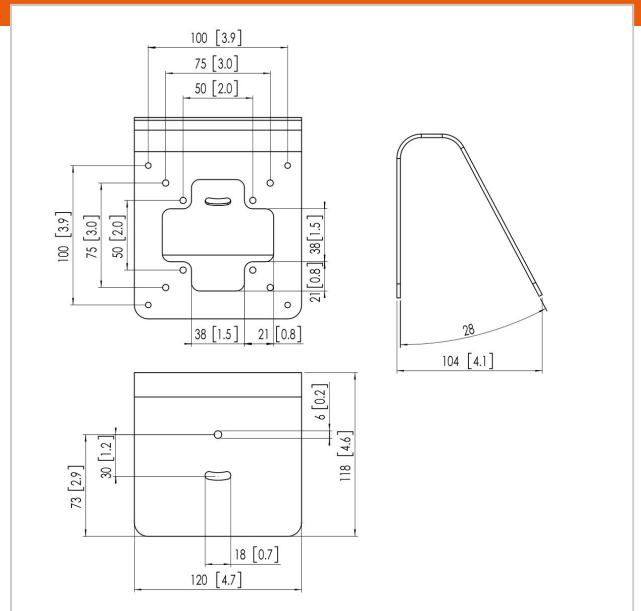

PTA 3103 Wall / table mount

Article number (SKU)
Colour

7493130
Black

Key Benefits

- Stylish high-end design
- Cable management
- Theft prevention

PTA 3103 is a table or wall mount designed to be used in combination with the Vogel's PTS secure tablet enclosures (TabLock).

The TabLock is secured to the mount with screws inside the TabLock. The tilt angle is fixed. The mount can be used for both wall and table mounting.

PTA 3103 Wall / table mount

www.vogels.com

VOGEL'S HOLDING BV 2019 (c) All rights reserved.
Subject to printing errors, technical and price amendments.
Date: 2019-05-17

Specifications

Product type number	PTA 3103
Article number (SKU)	7493130
Colour	Black
EAN single box	8712285335242
TÜV certified	Yes
Guarantee	5 years
Max. weight load (kg)	10
Max. height of interface (mm)	120
Max. width of interface (mm)	120
Max. depth of interface (mm)	105
Max. screen size (inch)	26
Min. screen size (inch)	7
Universal or fixed hole pattern	Fixed