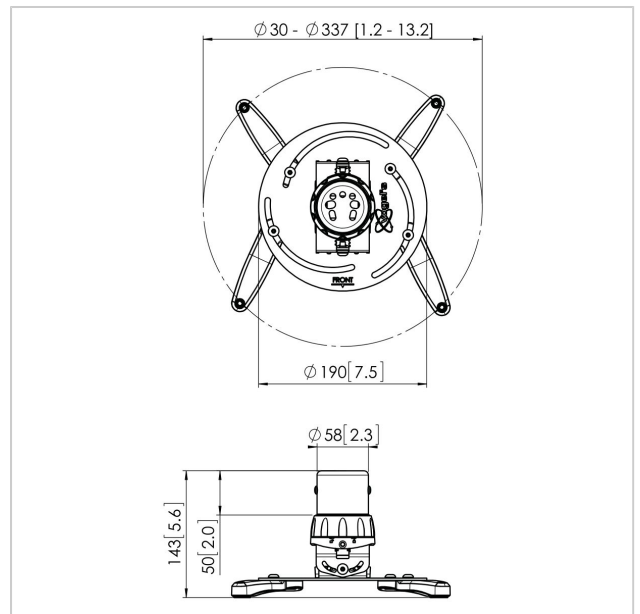

### Key Benefits

- Cables fully concealed
- Fine tuning during installation
- Fine tuning possible after installation
- Theft prevention

The PPC 1500 projector mount is specially designed for the new generation projectors up to 15 kg. This projector interface is equipped with a unique fine tune adjustability for precise alignment with the projection surface. Once aligned, the projector stays in position.

## Specifications

Product type number	PPC 1500
Article number (SKU)	7015001
Colour	White
EAN single box	8712285325144
TÜV certified	Yes
Tilt	Tilt up to 15°
Turn	Up to 360°
Guarantee	5 years
Max. weight load (kg)	20
Fischer inside	Yes
Max. distance to ceiling (mm)	124
Min. distance to ceiling (mm)	124
Range (diameter)	30 - 337 mm
Roll	15