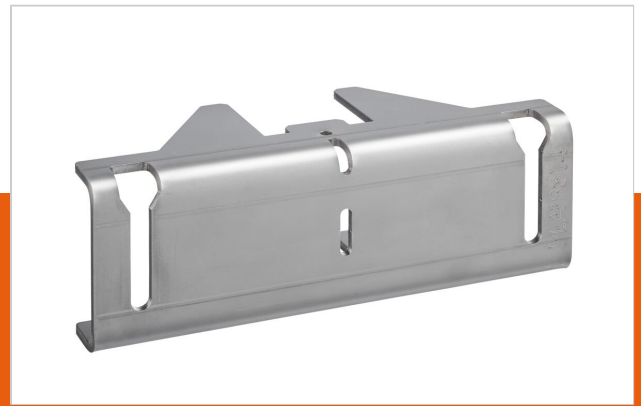

PLA 8308 LED interface middle, 1 pc

Article number (SKU)
Colour

7183084
Stainless Steel

Key Benefits

- Easy to install

The PLA 8308 is a custom made and can be used in the middle of the LED video wall. The dimensions of the bracket differ per LED-tile model.

PLA 8308 LED interface middle, 1 pc

www.vogels.com

VOGEL'S HOLDING BV 2019 (c) All rights reserved.
Subject to printing errors, technical and price amendments.
Date: 2019-08-09

Specifications

Product type number	PLA 8308
Article number (SKU)	7183084
Colour	Stainless Steel
EAN single box	8712285339943
TÜV certified	Yes
Guarantee	5 years