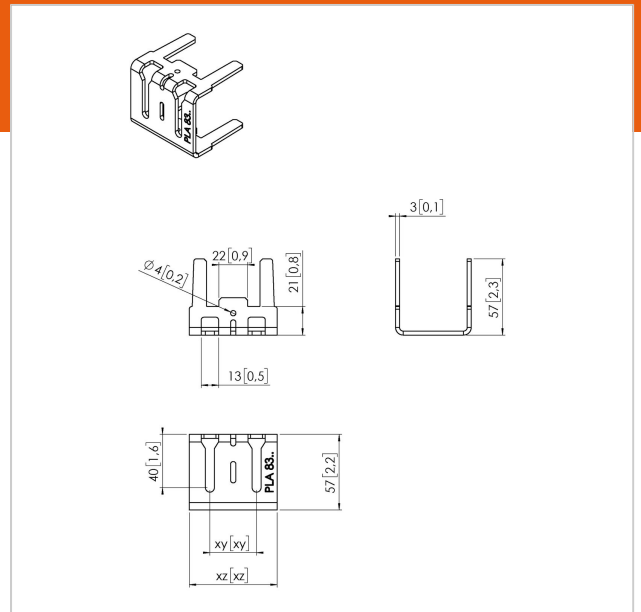

PLA 8308 LED interface middle, 1 pc

Article number (SKU)
Colour

7183084
Stainless Steel

Key Benefits

- Easy to install

The PLA 8308 is a custom made and can be used in the middle of the LED video wall. The dimensions of the bracket differ per LED-tile model.

PLA 8308 LED interface middle, 1 pc

www.vogels.com

VOGEL'S HOLDING BV 2019 (c) All rights reserved.
Subject to printing errors, technical and price amendments.
Date: 2019-08-09

Specifications

Product type number	PLA 8308
Article number (SKU)	7183084
Colour	Stainless Steel
EAN single box	8712285339943
TÜV certified	Yes
Guarantee	5 years