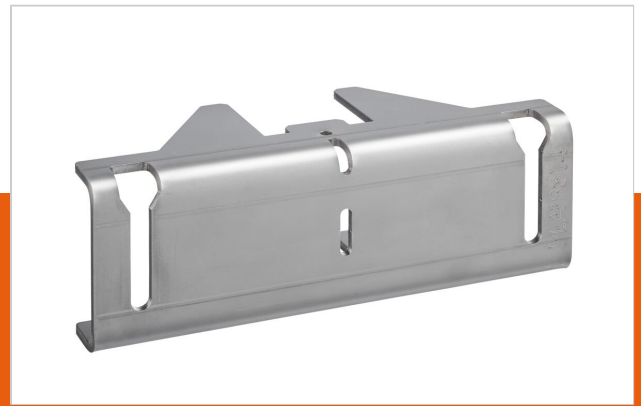

# PLA 8307 LED interface middle, 1 pc

Article number (SKU)  
Colour

7183074  
Stainless Steel

## Key Benefits

- Easy to install

The PLA 8307 is a custom made and can be used in the middle of the LED video wall. The dimensions of the bracket differ per LED-tile model.