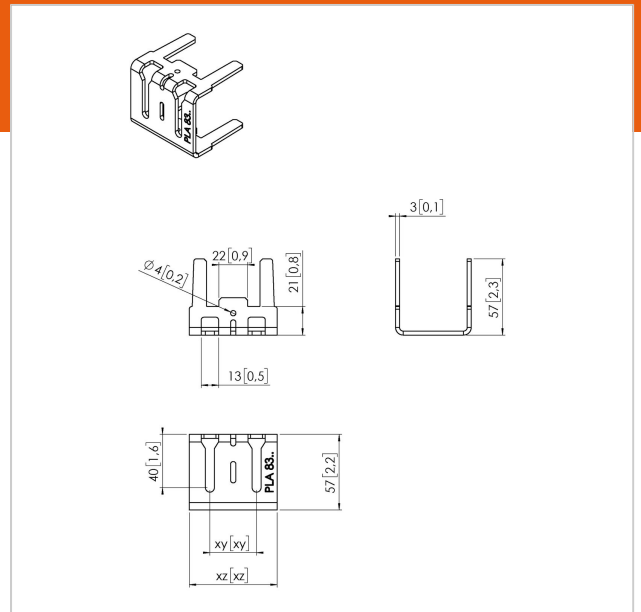

# PLA 8307 LED interface middle, 1 pc

Article number (SKU)  
Colour

7183074  
Stainless Steel

## Key Benefits

- Easy to install

The PLA 8307 is a custom made and can be used in the middle of the LED video wall. The dimensions of the bracket differ per LED-tile model.

## Specifications

Product type number	PLA 8307
Article number (SKU)	7183074
Colour	Stainless Steel
EAN single box	8712285339325
TÜV certified	Yes
Guarantee	5 years