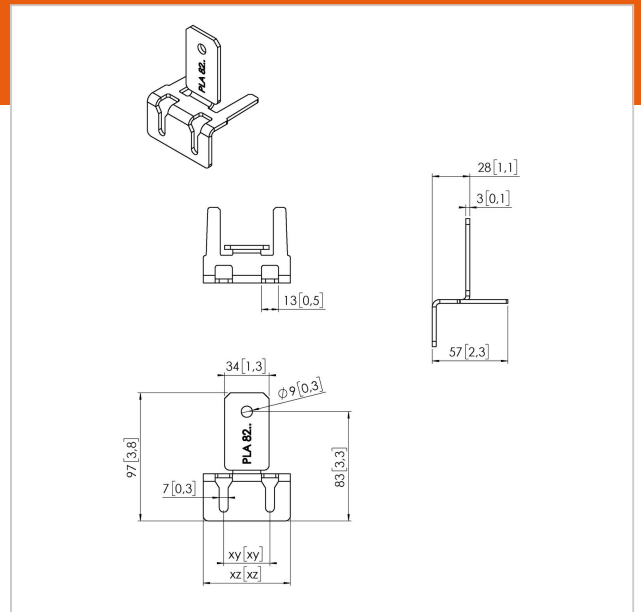

PLA 8208 LED interface top/ bottom, 1 pc

Article number (SKU)
Colour

7182084
Stainless Steel

Key Benefits

- Easy to install

The PLA 8208 is a custom made interface and can be used on the top or bottom of the LED video wall. The dimensions of the bracket differ per LED-tile model.

PLA 8208 LED interface top/ bottom, 1 pc

www.vogels.com

VOGEL'S HOLDING BV 2019 (c) All rights reserved.
Subject to printing errors, technical and price amendments.
Date:2019-08-09

Specifications

Product type number	PLA 8208
Article number (SKU)	7182084
Colour	Stainless Steel
EAN single box	8712285339868
TÜV certified	Yes
Guarantee	5 years