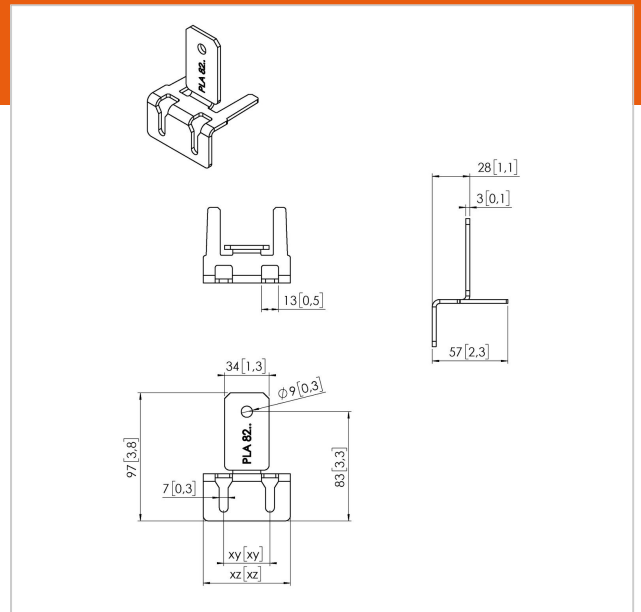

PLA 8207 LED interface top/ bottom, 1 pc

Article number (SKU)
Colour

7182074
Stainless Steel

Key Benefits

- Easy to install

The PLA 8207 is custom made interface and can be used on the top or bottom of the LED video wall. The dimensions of the bracket differ per LED-tile model.

PLA 8207 LED interface top/ bottom, 1 pc

www.vogels.com

VOGEL'S HOLDING BV 2019 (c) All rights reserved.
Subject to printing errors, technical and price amendments.
Date:2019-08-09

Specifications

Product type number	PLA 8207
Article number (SKU)	7182074
Colour	Stainless Steel
EAN single box	8712285339189
TÜV certified	Yes
Guarantee	5 years