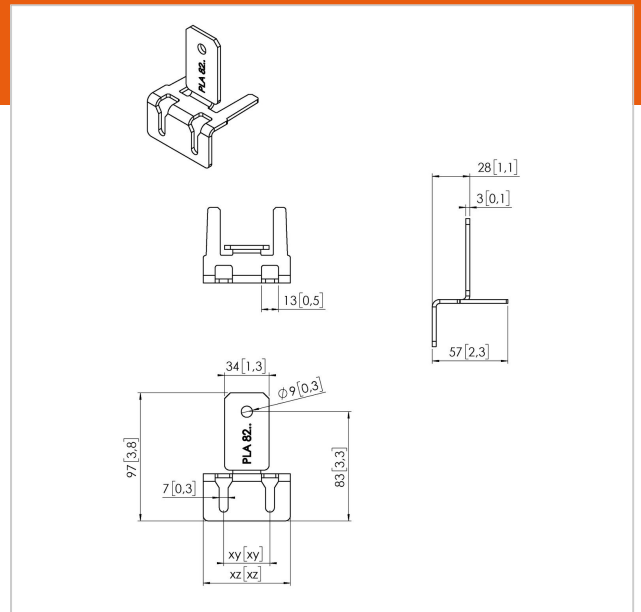

PLA 8202 LED interface top/ bottom, 1 pc

Article number (SKU)
Colour

7182024
Stainless Steel

Key Benefits

- Easy to install

The PLA 8202 is custom made interface and can be used on the top or bottom of the LED video wall. The dimensions of the bracket differ per LED-tile model.

PLA 8202 LED interface top/ bottom, 1 pc

www.vogels.com

VOGEL'S HOLDING BV 2019 (c) All rights reserved.
Subject to printing errors, technical and price amendments.
Date: 2019-08-09

Specifications

Product type number	PLA 8202
Article number (SKU)	7182024
Colour	Stainless Steel
EAN single box	8712285339080
TÜV certified	Yes
Guarantee	5 years