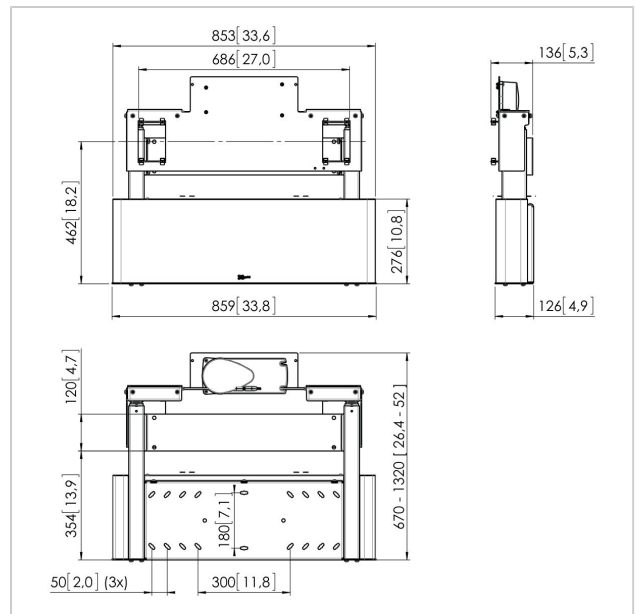

PFWE 7150 Display wall mount motorized

Article number (SKU) 7371504
 Colour Silver

Key Benefits

- Stylish high-end design
- Adjustable in height up to 65 cm
- Ergonomic
- Suitable for heavy displays

Interactive displays mounted to a wall need height adjustment for different length of users, especially in education but also in business use. As interactive displays are heavy, the Vogel's PFWE 7150 is the perfect, stylish and ergonomic solution.

This motorized wall mount can be installed direct to the wall. For constructive weaker walls there are optional wall mount supports. Display adapter is not included, order necessary display bars (PFB 34xx) and display strips (PFS 3xxx).

PFWE 7150 Display wall mount motorized

www.vogels.com

VOGEL'S HOLDING BV 2019 (c) All rights reserved.
Subject to printing errors, technical and price amendments.
Date:2019-05-15

Specifications

Product type number	PFWE 7150
Article number (SKU)	7371504
Colour	Silver
EAN single box	8712285323607
Guarantee	5 years
Min. screen size (inch)	42
Max. screen size (inch)	86
Max. weight load (kg)	160
Motorized	True
Remote controlled	Yes
Travel	650