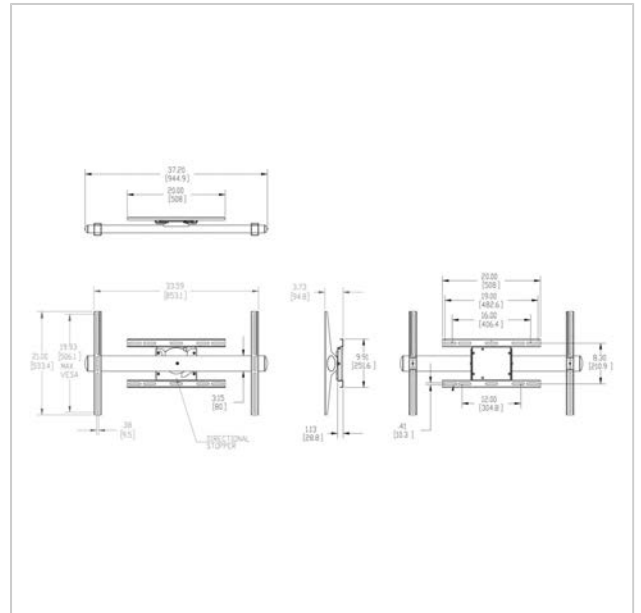

PFW 6858 Display mount ROTATE

Article number (SKU) 7368580
Colour Black

The PFW 6858 is a fixed rotating wall mount with a 90° stop. The mount can be rotated from landscape to portrait, clockwise or counterclockwise, instantaneously. The total depth of the mount is approximately 95 mm and it can handle max. load from 72 kg.

The PFW 6858 can be mounted on the wall and on Connect-it floor stands or trolleys. The mount is a two-piece design for easy installation.

PFW 6858 Display mount ROTATE

www.vogels.com

VOGEL'S HOLDING BV 2019 (c) All rights reserved.
Subject to printing errors, technical and price amendments.
Date:2020-01-06

Specifications

Product type number	PFW 6858
Article number (SKU)	7368580
Colour	Black
EAN single box	8712285342165
TÜV certified	Yes
Turn	Up to 90°
Guarantee	5 years
Max. weight load (kg)	72
Min. hole pattern	250mm x 200mm
Max. hole pattern	870mm x 505mm
Max. height of interface (mm)	533
Max. width of interface (mm)	945
Max. horizontal hole pattern (mm)	870
Max. screen size (inch)	65
Max. vertical hole pattern (mm)	505
Min. distance to the wall (mm)	95
Min. horizontal hole pattern (mm)	250
Min. screen size (inch)	42
Min. vertical hole pattern (mm)	200
Universal or fixed hole pattern	Universal