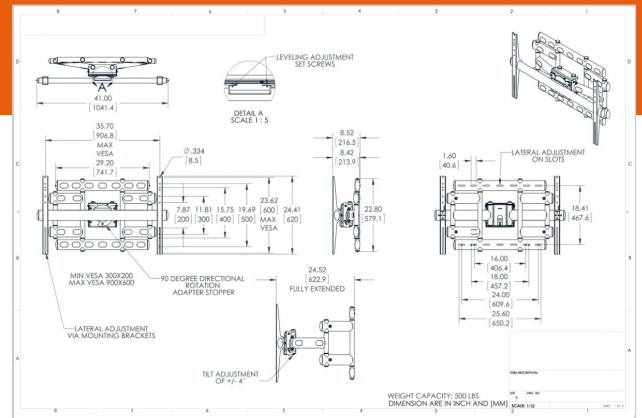

## PFW 6855 Display wall mount turn, tilt and rotate

Article number (SKU)  
Colour

7368550  
Black

PFW 6855 is an articulating wall mount for displays up to 227 kg / 500 lb. PFW 6855 holds displays with a vertical VESA mounting pattern of 200-300-400-500-600 mm and horizontal max. 907 mm.

The positive and negative tilt adjustment allows the mount to be installed level and plumb. The dual articulating arms allow even the heaviest display to be pulled away from the wall for service or alignment. The mount features a 90 degree rotation which allows the display to be installed in landscape, portrait or any other position inbetween.

## PFW 6855 Display wall mount turn, tilt and rotate

[www.vogels.com](http://www.vogels.com)

VOGEL'S HOLDING BV 2019 (c) All rights reserved.  
Subject to printing errors, technical and price amendments.  
Date: 2019-07-01

## Specifications

Product type number	PFW 6855
Article number (SKU)	7368550
Colour	Black
EAN single box	8712285323201
Tilt	Tilt -4°/+4°
Turn	Up to 90°
Guarantee	5 years
Max. weight load (kg)	227
Max. height of interface (mm)	579
Max. width of interface (mm)	1041
Lock options	No lock
Max. distance to the wall (mm)	623
Max. horizontal hole pattern (mm)	907
Max. screen size (inch)	120
Max. vertical hole pattern (mm)	600
Min. distance to the wall (mm)	25
Min. horizontal hole pattern (mm)	200
Min. screen size (inch)	65
Min. vertical hole pattern (mm)	300
Number of pivot points	3
Orientation	Landscape / Portrait
Service position	No