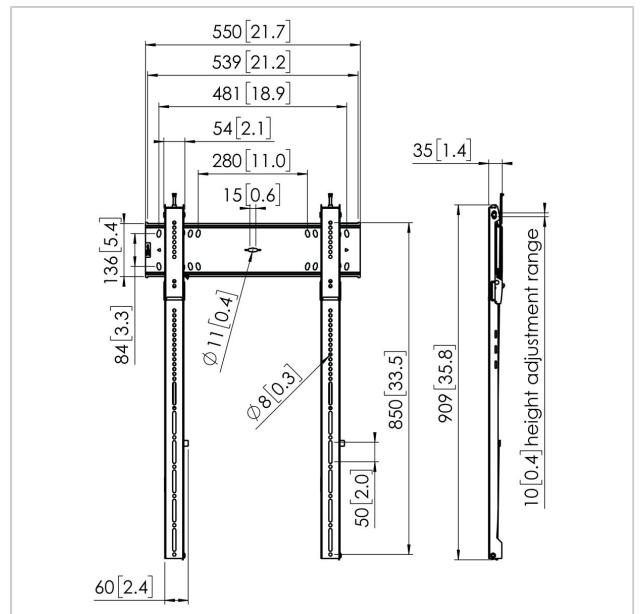

## PFW 6815 Display wall mount portrait fixed

Article number (SKU) 7368150  
Colour Black

### Key Benefits

- Easy levelling and installation
- For the heaviest displays
- Post-installation levelling
- Self-centering display bolts

The PFW 6815 is a sturdy and at the same time elegant fixed wall mount for portrait mounting. It features an aesthetically integrated lock whilst maintaining a depth of only 35 mm. The mount can hold displays from 43 to 100 inch, weighing up to 100 kg

### Specifications

Product type number	PFW 6815	Service position	Yes
Article number (SKU)	7368150	Universal or fixed hole pattern	Universal
Colour	Black		
EAN single box	8712285334207		
TÜV certified	Yes		
Guarantee	5 years		
Max. weight load (kg)	100		
Min. hole pattern	75mm x 75mm		
Max. hole pattern	400mm x 800mm		
Max. bolt size	M8		
Max. height of interface (mm)	906		
Max. width of interface (mm)	550		
Fischer inside	Yes		
Levelling function	Post-installation horizontal levelling		
Lock options	Lock included / integrated		
Max. distance to the wall (mm)	35		
Max. horizontal hole pattern (mm)	400		
Max. screen size (inch)	100		
Max. vertical hole pattern (mm)	800		
Min. horizontal hole pattern (mm)	75		
Min. screen size (inch)	46		
Min. vertical hole pattern (mm)	75		
Orientation	Portrait		