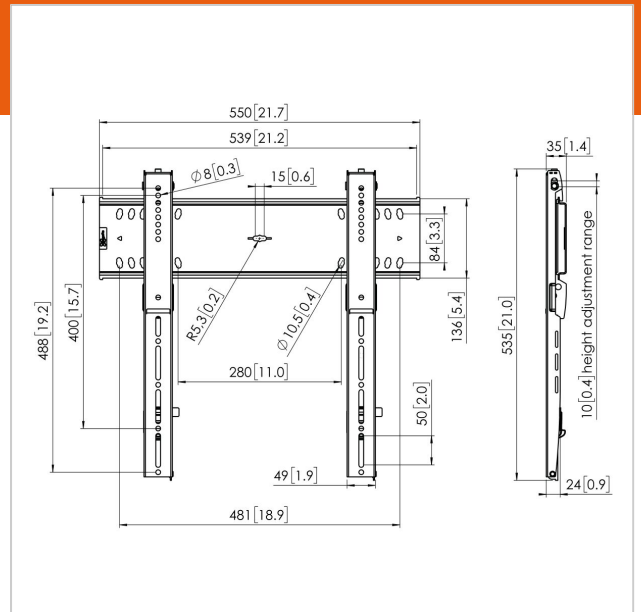

# PFW 6400 Display wall mount fixed

Article number (SKU) 7364000  
Colour Black

## Key Benefits

- Easy levelling and installation
- For the heaviest displays
- Post-installation levelling
- Self-centering display bolts

The PFW 6400 is a sturdy and at the same time elegant fixed wall mount. It features an aesthetically integrated lock whilst maintaining a depth of only 35 mm. The mount can hold displays from 46 to 65 inch, weighing up to 100 kg.

### Specifications

Product type number	PFW 6400	Service position	Yes
Article number (SKU)	7364000	Universal or fixed hole pattern	Universal
Colour	Black		
EAN single box	8712285334122		
TÜV certified	Yes		
Guarantee	5 years		
Max. weight load (kg)	100		
Min. hole pattern	75mm x 75mm		
Max. hole pattern	400mm x 400mm		
Max. bolt size	M8		
Max. height of interface (mm)	536		
Max. width of interface (mm)	550		
Fischer inside	Yes		
Levelling function	Post-installation horizontal levelling		
Lock options	Lock included / integrated		
Max. distance to the wall (mm)	35		
Max. horizontal hole pattern (mm)	400		
Max. screen size (inch)	65		
Max. vertical hole pattern (mm)	400		
Min. horizontal hole pattern (mm)	75		
Min. screen size (inch)	46		
Min. vertical hole pattern (mm)	75		
Orientation	Landscape		