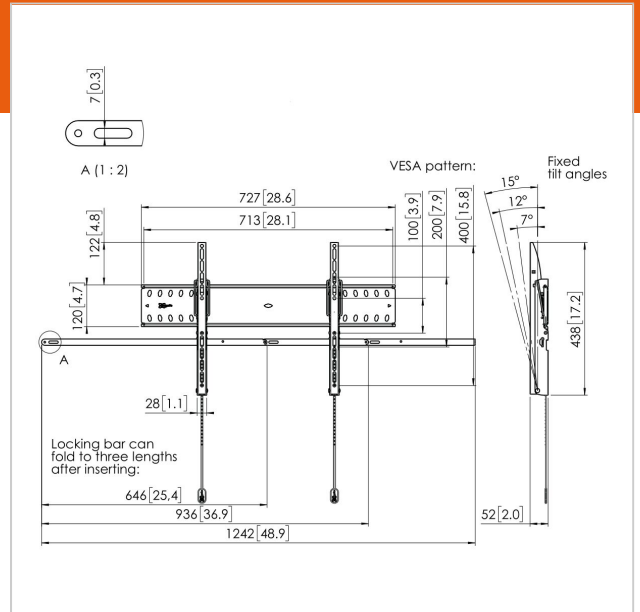

# PFW 4710 Display wall mount tilt

Article number (SKU) 7047100  
 Colour Black

## Key Benefits

- Easy to install
- Stylish design
- Theft prevention

This locking tilting wall mount helps protect large flat panel displays in public areas against theft. The PFW 4000 series is designed for public areas that cannot be continuously supervised. The Vogel's Autolock® mechanism securely locks the display in place, and the slim design creates a clean, elegant look. The PFW 4710 wall mount is suitable for 55 to 65 inch displays weighing up to 75 kg.

## PFW 4710 Display wall mount tilt

[www.vogels.com](http://www.vogels.com)

VOGEL'S HOLDING BV 2019 (c) All rights reserved.  
Subject to printing errors, technical and price amendments.  
Date:2019-05-08

### Specifications

Product type number	PFW 4710
Article number (SKU)	7047100
Colour	Black
EAN single box	8712285338663
TÜV certified	Yes
Tilt	Tilt up to 15°
Guarantee	5 years
Max. weight load (kg)	75
Max. bolt size	M8
Max. height of interface (mm)	438
Max. width of interface (mm)	727
Autolock	True
Fischer inside	Yes
Lockable	True
Lock options	Lock included / integrated
Max. horizontal hole pattern (mm)	600
Max. screen size (inch)	65
Max. vertical hole pattern (mm)	400
Min. distance to the wall (mm)	52
Min. horizontal hole pattern (mm)	100
Min. screen size (inch)	55
Min. vertical hole pattern (mm)	100
Orientation	Landscape
Service position	No