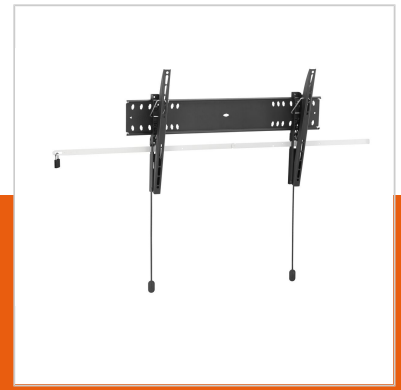

# PFW 4710 Display wall mount tilt

Article number (SKU) 7047100  
 Colour Black

## Key Benefits

- Easy to install
- Stylish design
- Theft prevention

This locking tilting wall mount helps protect large flat panel displays in public areas against theft. The PFW 4000 series is designed for public areas that cannot be continuously supervised. The Vogel's Autolock® mechanism securely locks the display in place, and the slim design creates a clean, elegant look. The PFW 4710 wall mount is suitable for 55 to 65 inch displays weighing up to 75 kg.

Vogel's Professional products are designed for quick and easy installation. All 4000-series products are TÜV5 certified. Offering maximum safety in any public space or hotel environment.

### Specifications

Product type number	PFW 4710
Article number (SKU)	7047100
Colour	Black
EAN single box	8712285338663
TÜV certified	Yes
Tilt	Tilt up to 15°
Guarantee	5 years
Max. weight load (kg)	75
Max. bolt size	M8
Max. height of interface (mm)	438
Max. width of interface (mm)	727
Autolock	True
Fischer inside	Yes
Lockable	True
Lock options	Lock included / integrated
Max. horizontal hole pattern (mm)	600
Max. screen size (inch)	65
Max. vertical hole pattern (mm)	400
Min. distance to the wall (mm)	52
Min. horizontal hole pattern (mm)	100
Min. screen size (inch)	55
Min. vertical hole pattern (mm)	100
Orientation	Landscape
Service position	No