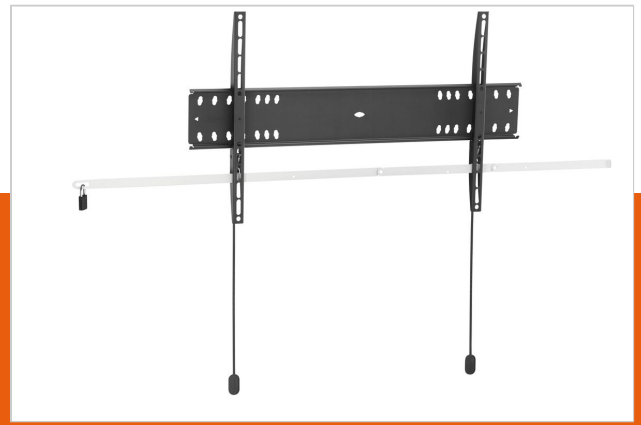

PFW 4700 Display wall mount fixed

Article number (SKU)
Colour

7047000
Black

Key Benefits

- Easy to install
- Stylish design
- Theft prevention

The PFW 4700 locking fixed wall mount helps protect large flat panel displays in public areas against theft. The PFW 4000 series is designed for public areas that cannot be continuously supervised. The Vogel's Autolock® mechanism securely locks the display in place, and the slim design creates a clean, elegant look. The PFW 4700 is suitable for 55 to 80 inch displays weighing up to 75 kg.

Vogel's Professional products are designed for quick and easy installation. All 4000-series products are TÜV5 certified. Offering maximum safety in any public space or hotel environment.

PFW 4700 Display wall mount fixed

www.vogels.com

VOGEL'S HOLDING BV 2019 (c) All rights reserved.
Subject to printing errors, technical and price amendments.
Date:2019-05-08

Specifications

Product type number	PFW 4700
Article number (SKU)	7047000
Colour	Black
EAN single box	8712285338649
TÜV certified	Yes
Guarantee	5 years
Max. weight load (kg)	75
Max. bolt size	M8
Max. height of interface (mm)	420
Max. width of interface (mm)	727
Autolock	True
Fischer inside	Yes
Lockable	True
Lock options	Lock included / integrated
Max. horizontal hole pattern (mm)	600
Max. screen size (inch)	80
Max. vertical hole pattern (mm)	400
Min. distance to the wall (mm)	27
Min. horizontal hole pattern (mm)	100
Min. screen size (inch)	55
Min. vertical hole pattern (mm)	100
Orientation	Landscape
Service position	No