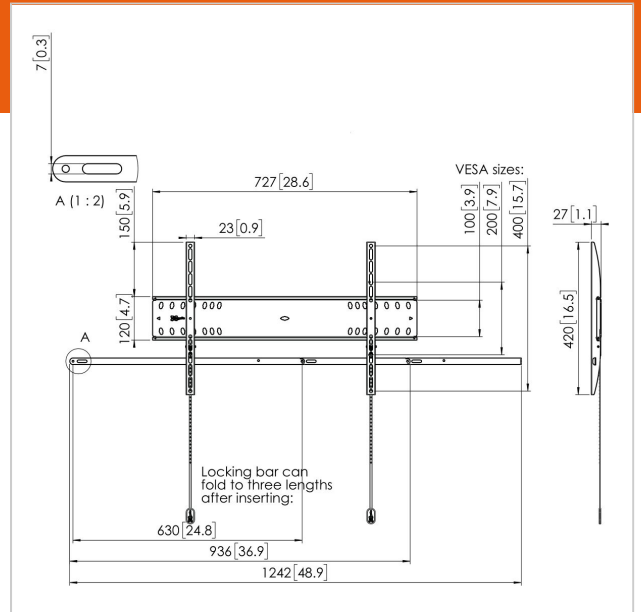

PFW 4700 Display wall mount fixed

Article number (SKU)
Colour

7047000
Black

Key Benefits

- Easy to install
- Stylish design
- Theft prevention

The PFW 4700 locking fixed wall mount helps protect large flat panel displays in public areas against theft. The PFW 4000 series is designed for public areas that cannot be continuously supervised. The Vogel's Autolock® mechanism securely locks the display in place, and the slim design creates a clean, elegant look. The PFW 4700 is suitable for 55 to 80 inch displays weighing up to 75 kg.

Vogel's Professional products are designed for quick and easy installation. All 4000-series products are TÜV5 certified. Offering maximum safety in any public space or hotel environment.

PFW 4700 Display wall mount fixed

www.vogels.com

VOGEL'S HOLDING BV 2019 (c) All rights reserved.
Subject to printing errors, technical and price amendments.
Date:2019-05-08

Specifications

Product type number	PFW 4700
Article number (SKU)	7047000
Colour	Black
EAN single box	8712285338649
TÜV certified	Yes
Guarantee	5 years
Max. weight load (kg)	75
Max. bolt size	M8
Max. height of interface (mm)	420
Max. width of interface (mm)	727
Autolock	True
Fischer inside	Yes
Lockable	True
Lock options	Lock included / integrated
Max. horizontal hole pattern (mm)	600
Max. screen size (inch)	80
Max. vertical hole pattern (mm)	400
Min. distance to the wall (mm)	27
Min. horizontal hole pattern (mm)	100
Min. screen size (inch)	55
Min. vertical hole pattern (mm)	100
Orientation	Landscape
Service position	No