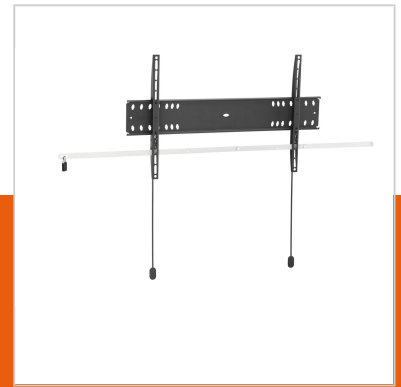

PFW 4700 Display wall mount fixed

Article number (SKU)
Colour

7047000
Black

Key Benefits

- Easy to install
- Stylish design
- Theft prevention

The PFW 4700 locking fixed wall mount helps protect large flat panel displays in public areas against theft. The PFW 4000 series is designed for public areas that cannot be continuously supervised. The Vogel's Autolock® mechanism securely locks the display in place, and the slim design creates a clean, elegant look. The PFW 4700 is suitable for 55 to 80 inch displays weighing up to 75 kg.

Vogel's Professional products are designed for quick and easy installation. All 4000-series products are TÜV5 certified. Offering maximum safety in any public space or hotel environment.

PFW 4700 Display wall mount fixed

www.vogels.com

VOGEL'S HOLDING BV 2019 (c) All rights reserved.
Subject to printing errors, technical and price amendments.
Date:2019-05-08

Specifications

Product type number	PFW 4700
Article number (SKU)	7047000
Colour	Black
EAN single box	8712285338649
TÜV certified	Yes
Guarantee	5 years
Max. weight load (kg)	75
Max. bolt size	M8
Max. height of interface (mm)	420
Max. width of interface (mm)	727
Autolock	True
Fischer inside	Yes
Lockable	True
Lock options	Lock included / integrated
Max. horizontal hole pattern (mm)	600
Max. screen size (inch)	80
Max. vertical hole pattern (mm)	400
Min. distance to the wall (mm)	27
Min. horizontal hole pattern (mm)	100
Min. screen size (inch)	55
Min. vertical hole pattern (mm)	100
Orientation	Landscape
Service position	No