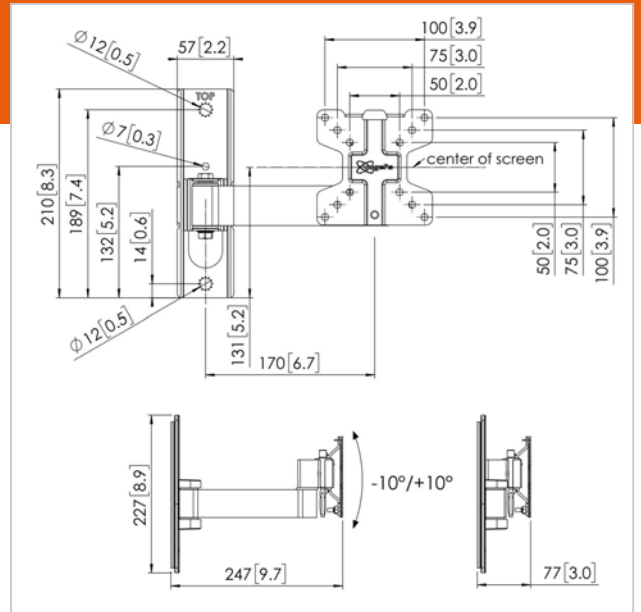

PFW 1030 Display wall mount turn & tilt

Article number (SKU)
Colour

7310300
Black

Key Benefits

- Stylish high-end design
- Continuous smooth tilt
- Post-installation levelling
- Theft-delaying padlock

The clean and slim PFW 1000 Series is designed with hospitality content in mind.

PFW 1030 Display wall mount turn & tilt

www.vogels.com

VOGEL'S HOLDING BV 2019 (c) All rights reserved.
Subject to printing errors, technical and price amendments.
Date: 2019-06-17

Specifications

Product type number	PFW 1030
Article number (SKU)	7310300
Colour	Black
EAN single box	8712285342424
TÜV certified	Yes
Tilt	Tilt -10°/+10°
Turn	Up to 120°
Guarantee	5 years
Max. weight load (kg)	16
Max. bolt size	M6
Max. height of interface (mm)	116
Max. width of interface (mm)	116
Fischer inside	Yes
Levelling function	Post-installation horizontal levelling
Lock options	Lock included / integrated
Max. distance to the wall (mm)	247
Max. screen size (inch)	28
Min. distance to the wall (mm)	77
Min. screen size (inch)	10
Number of pivot points	2
Universal or fixed hole pattern	Fixed