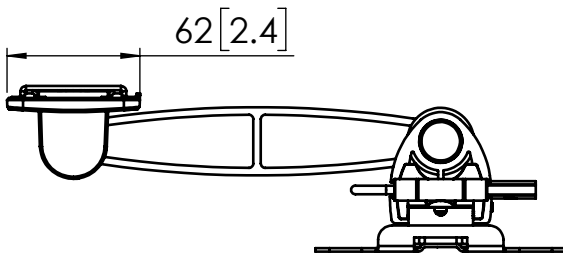

Product data sheet

PFW 1030

Dimensions in mm [inch]

Screen sizes: 10" - 26"
Max weight: 16 kg

Wall mounting kit:

Fischer plug SX 8 x 40 (3x)
Hexogan head screw 6 x 60 (3x)
Washer 6 x 18 x 1,6 (3x)

Screen mounting kit:

Safety bolt M6 x 12 (4x)
Safety bolt M6 x 25 (4x)
Safety bolt M8 x 16 (4x)
Safety bolt M8 x 30 (4x)