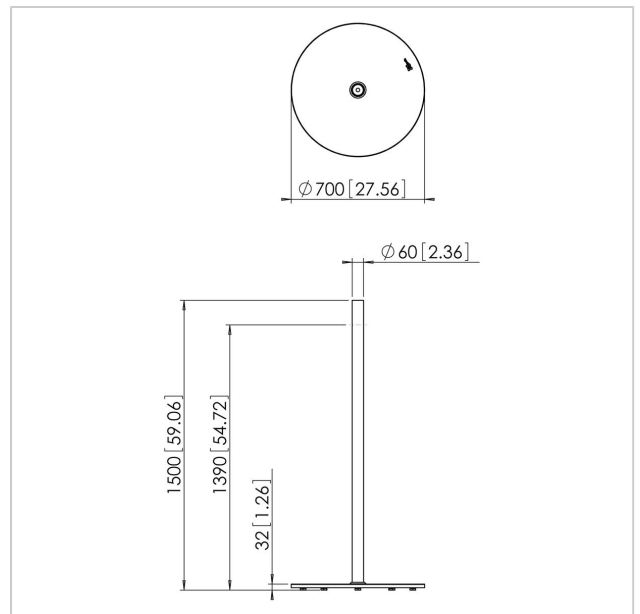

### Key Benefits

- Stylish design

The PFF 1550 flat display floor stand is a part of the modular system which enables you to create your own floor solution for LCD/Plasma TV's.

The PFF 1550 is a stylish brushed stainless steel flat display floor stand which can be used in many different locations like; boardrooms, hotel lobby's, retail shops, custom install showrooms, car showrooms, shows and exhibitions. A turn and tilt unit (PFA 9001/9002) needs to be added followed by your choice of universal LCD/Plasma interface (FAU 3125/3150), depending on the display.

## Specifications

Product type number	PFF 1550
Article number (SKU)	7321554
Colour	Stainless Steel
EAN single box	8712285313783
Guarantee	5 years
Max. weight load (kg)	45
Max. distance to floor - center display (mm)	1390
Max. screen size (inch)	55
Min. screen size (inch)	19