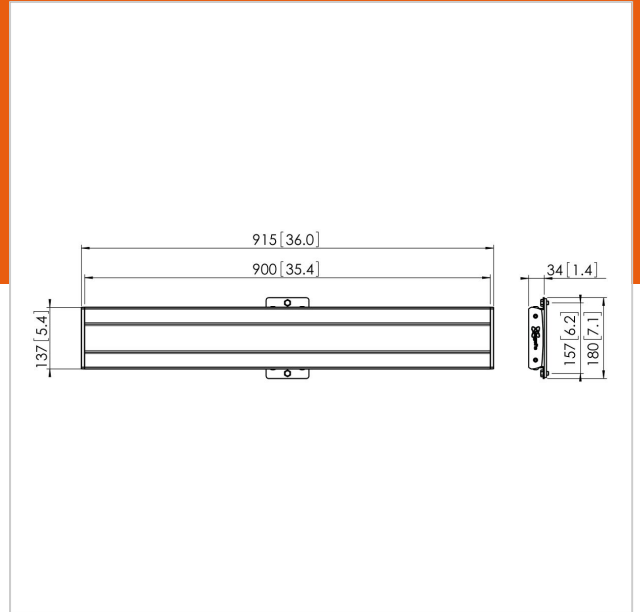

PFB 3409 Display interface bar black

Article number (SKU)
Colour

7234090
Black

Key Benefits

- Endlessly expandable
- Modular
- Quick and easy installation

The PFB 3409 interface bar is part of the modular Connect-it system with which you can create your own ceiling, floor or wall solution.

The PFB 3409 has a max. horizontal fitment of 850 mm and can be combined with the display interface strips of the PFS 3xxx Series.

PFB 3409 Display interface bar black

www.vogels.com

VOGEL'S HOLDING BV 2019 (c) All rights reserved.
Subject to printing errors, technical and price amendments.
Date: 2019-09-25

Specifications

| | |
|-----------------------------------|---------------|
| Product type number | PFB 3409 |
| Article number (SKU) | 7234090 |
| Colour | Black |
| EAN single box | 8712285329463 |
| Width | 915 |
| TÜV certified | Yes |
| Guarantee | 5 years |
| Max. height of interface (mm) | 180 |
| Max. width of interface (mm) | 915 |
| Fischer inside | Yes |
| Max. depth of interface (mm) | 35 |
| Max. horizontal hole pattern (mm) | 850 |
| Max. weight load on pole (kg) | 160 |
| Max. weight load on wall (kg) | 53 |
| Min. horizontal hole pattern (mm) | 100 |