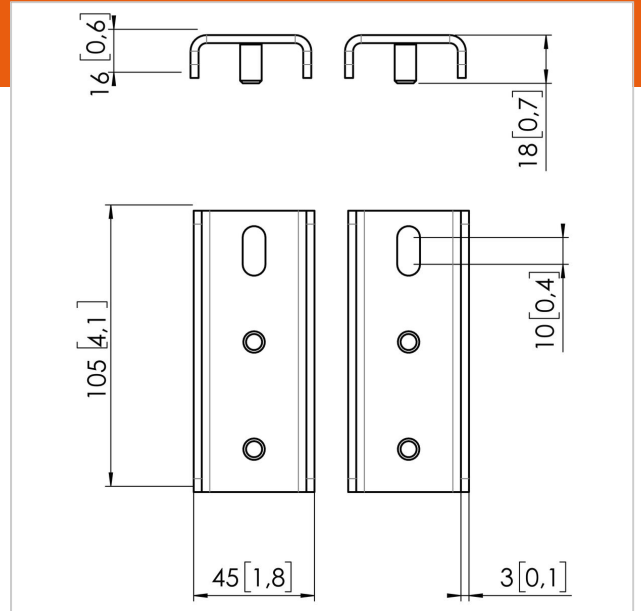

Adapter for Samsung Flip 2 65"

Article number (SKU)
Colour

7291580
Black

Key Benefits

- Easy install

Adapter for Samsung Flip 2 65". Use in combination with PFW 6858.

Adapter for Samsung Flip 2 65"

www.vogels.com

VOGEL'S HOLDING BV 2019 (c) All rights reserved.
Subject to printing errors, technical and price amendments.
Date:2020-03-23

Specifications

Product type number	PFA 9158
Article number (SKU)	7291580
Colour	Black
EAN single box	8712285348266
Height	105
Width	45
Depth	18
Guarantee	5 years
Max. weight load (kg)	72
Max. screen size (inch)	65