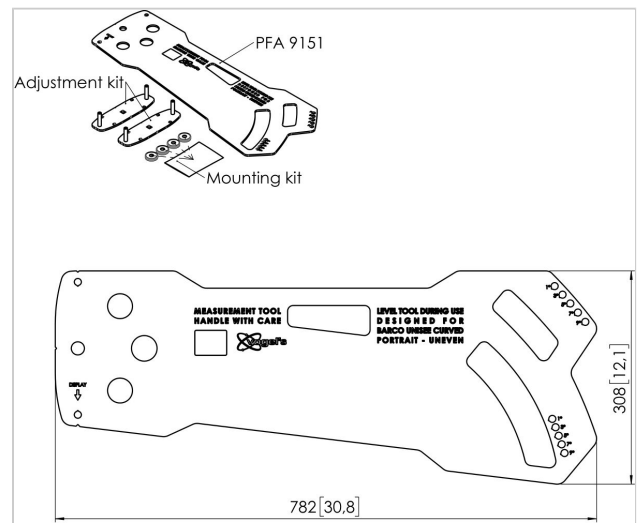

PFA 9151 UniSee spacer curved portrait video wall 1,3,5,7,9 degree

Article number (SKU)
Colour

7291514
Stainless Steel

Key Benefits

- Easy install

By the use of the PFA 9151 spacer Barco UniSee displays (portrait orientation) can be installed as a curved video wall. The spacer can be used in fixed angles from 1,3,5,7,9 degrees.

This spacers needs to be used in combination with the PFF 7965 adjustable floor plate.

PFA 9151 UniSee spacer curved portrait video wall 1,3,5,7,9 degree

www.vogels.com

VOGEL'S HOLDING BV 2019 (c) All rights reserved.
Subject to printing errors, technical and price amendments.
Date:2019-07-19

Specifications

Product type number	PFA 9151
Article number (SKU)	7291514
Colour	Stainless Steel
EAN single box	8712285344220
Guarantee	5 years