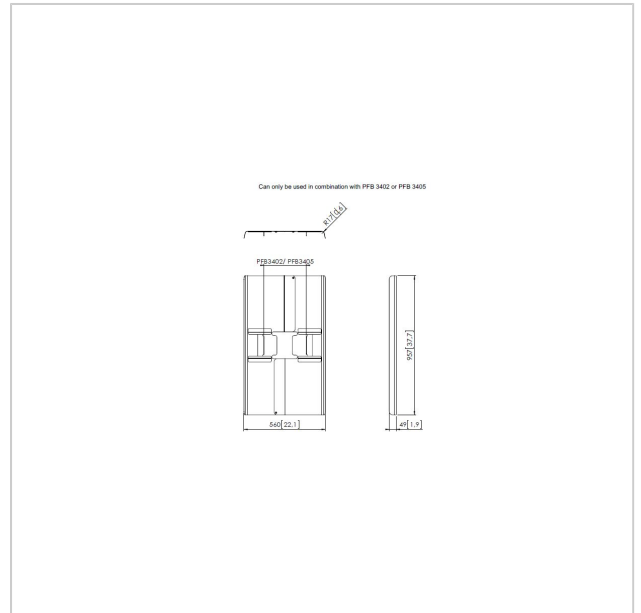

PFA 9120 Back covers portrait 42-47"

Article number (SKU)
Colour

7291200
Black

Universal display rear covers are designed to cover the rear of the display, hiding cables and players from view and to prevent for tampering. The rear covers can be used in combination with Connect-it ceiling and Connect-it floor solutions. The PFA 9115 and PFA 9116 are for single pole landscape mounting. The PFA 9120 and PFA 9121 are for single pole portrait mounting.

PFA 9120 Back covers portrait 42-47"

www.vogels.com

VOGEL'S HOLDING BV 2019 (c) All rights reserved.
Subject to printing errors, technical and price amendments.
Date: 2019-05-15

Specifications

| | |
|-------------------------|---------------|
| Product type number | PFA 9120 |
| Article number (SKU) | 7291200 |
| Colour | Black |
| EAN single box | 8712285327469 |
| Guarantee | 5 years |
| Max. screen size (inch) | 47 |
| Min. screen size (inch) | 42 |